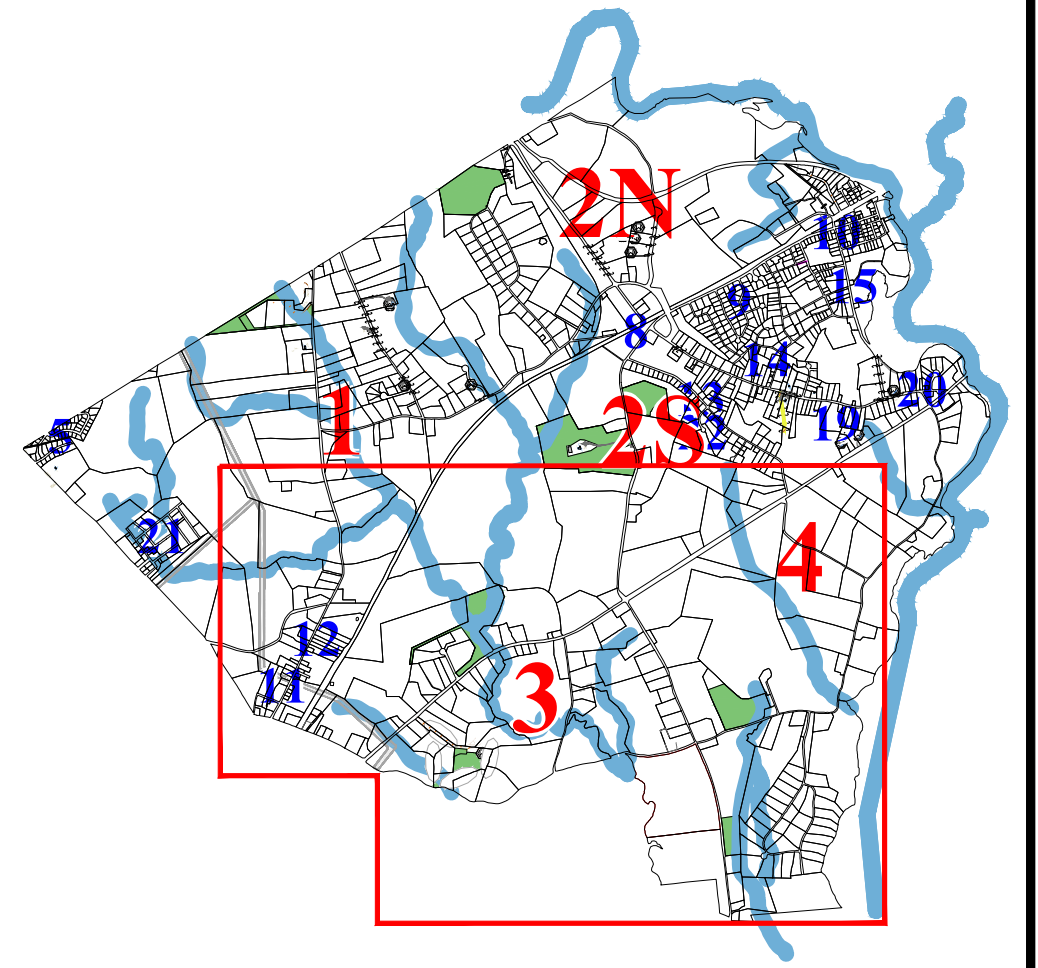

Phone 603 798-4419 Fax 603 798-4263

A Division Of Avitar Associates of New England, Inc.

www.avitarassociates.com
Terramap@avitarassociates.com

Town of ROLLINSFORD

Strafford County
New Hampshire

LEGEND

- Parcel Number(PID) 12
- Parcel Acreage 2 Ac.
- Frontage (feet) 340'
- Lakes and Ponds
- Rivers
- Wetlands
- Power Lines
- Power Pole
- Boston & Maine Railroad
- CU
- CU-Farm Land
- CU-Unmanaged Hardwood
- CU-Unmanaged Pine

SCALE

MAP 3

For Assessment Purposes
Not to be used for conveyances

MAP NOTES:

Revised April 1, 2021