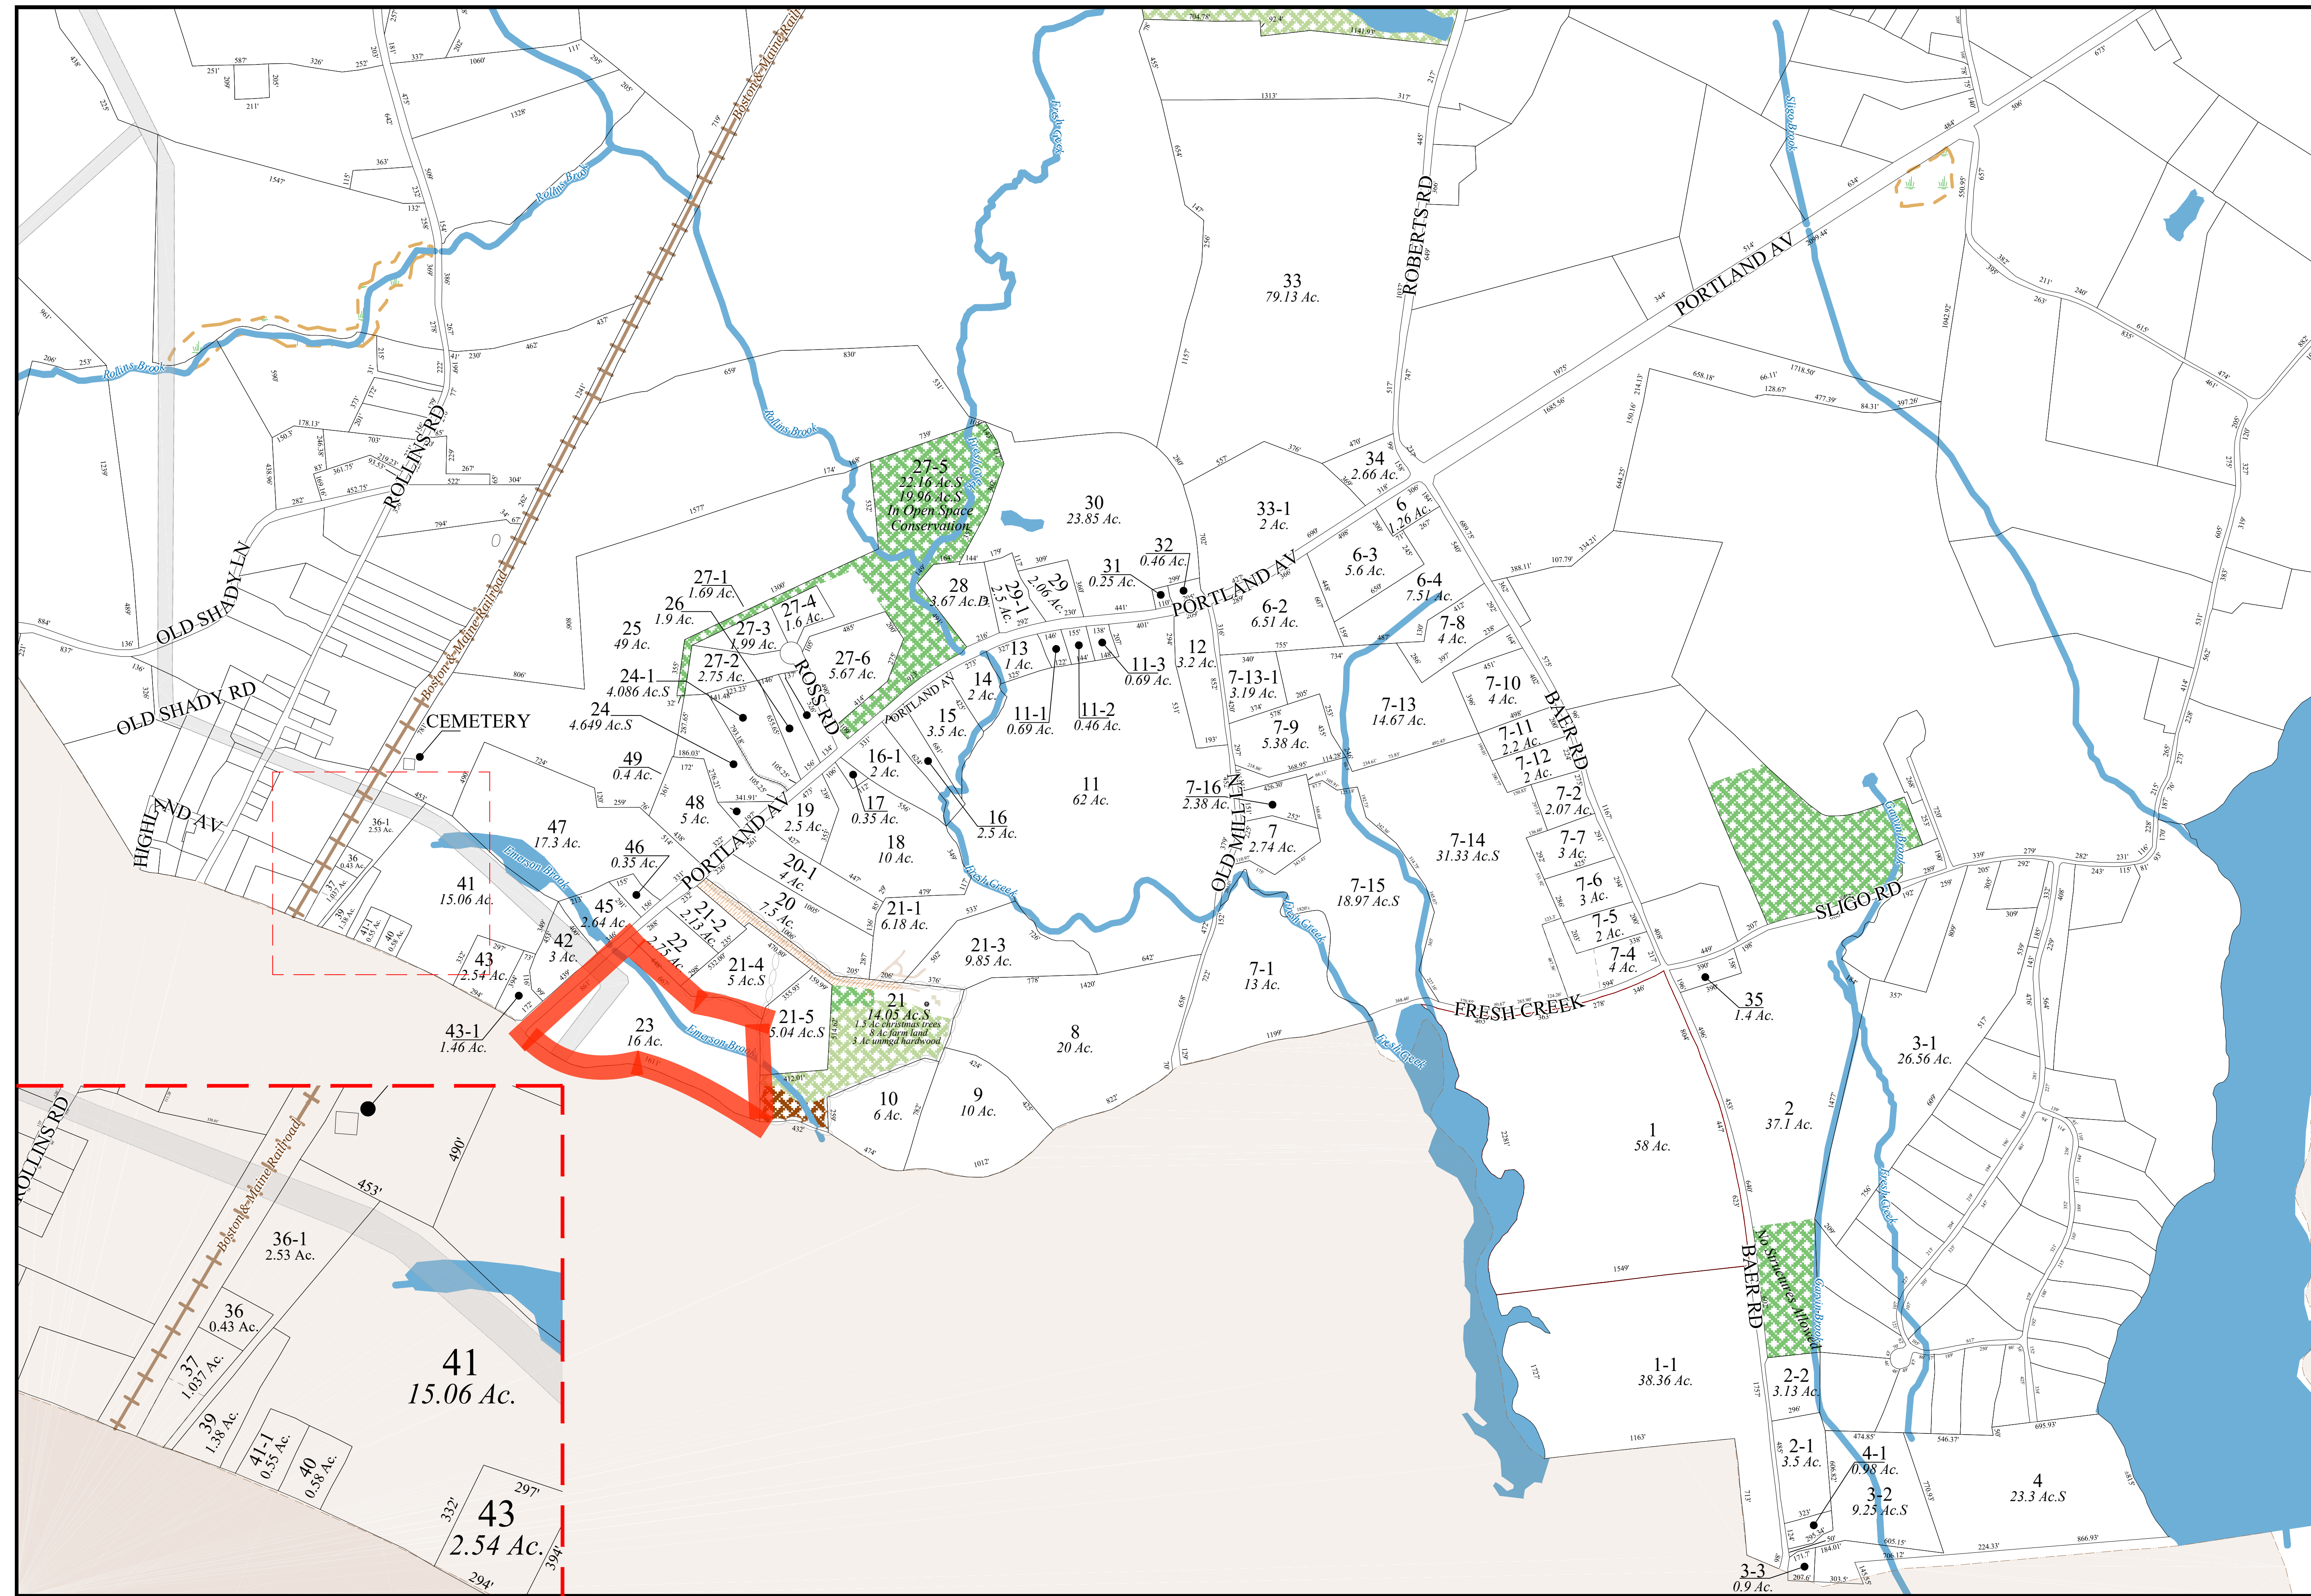

Phone 603 798-4419 Fax 603 798-4263

A Division Of Avitar Associates of New England, Inc.

www.avitarassociates.com
Terramap@avitarassociates.com

Town of ROLLINSFORD

Strafford County
New Hampshire

LEGEND

- Parcel Number(PID) 12
- Parcel Acreage 2 Ac.
- Frontage (feet) 340'
- Lakes and Ponds
- Rivers
- Wetlands
- Power Lines
- Power Pole
- Boston & Maine Railroad
- CU
- CU-Farm Land
- CU-Unmanaged Hardwood
- CU-Unmanaged Pine

SCALE

MAP 3

For Assessment Purposes
Not to be used for conveyances

MAP NOTES:

Revised April 1, 2021