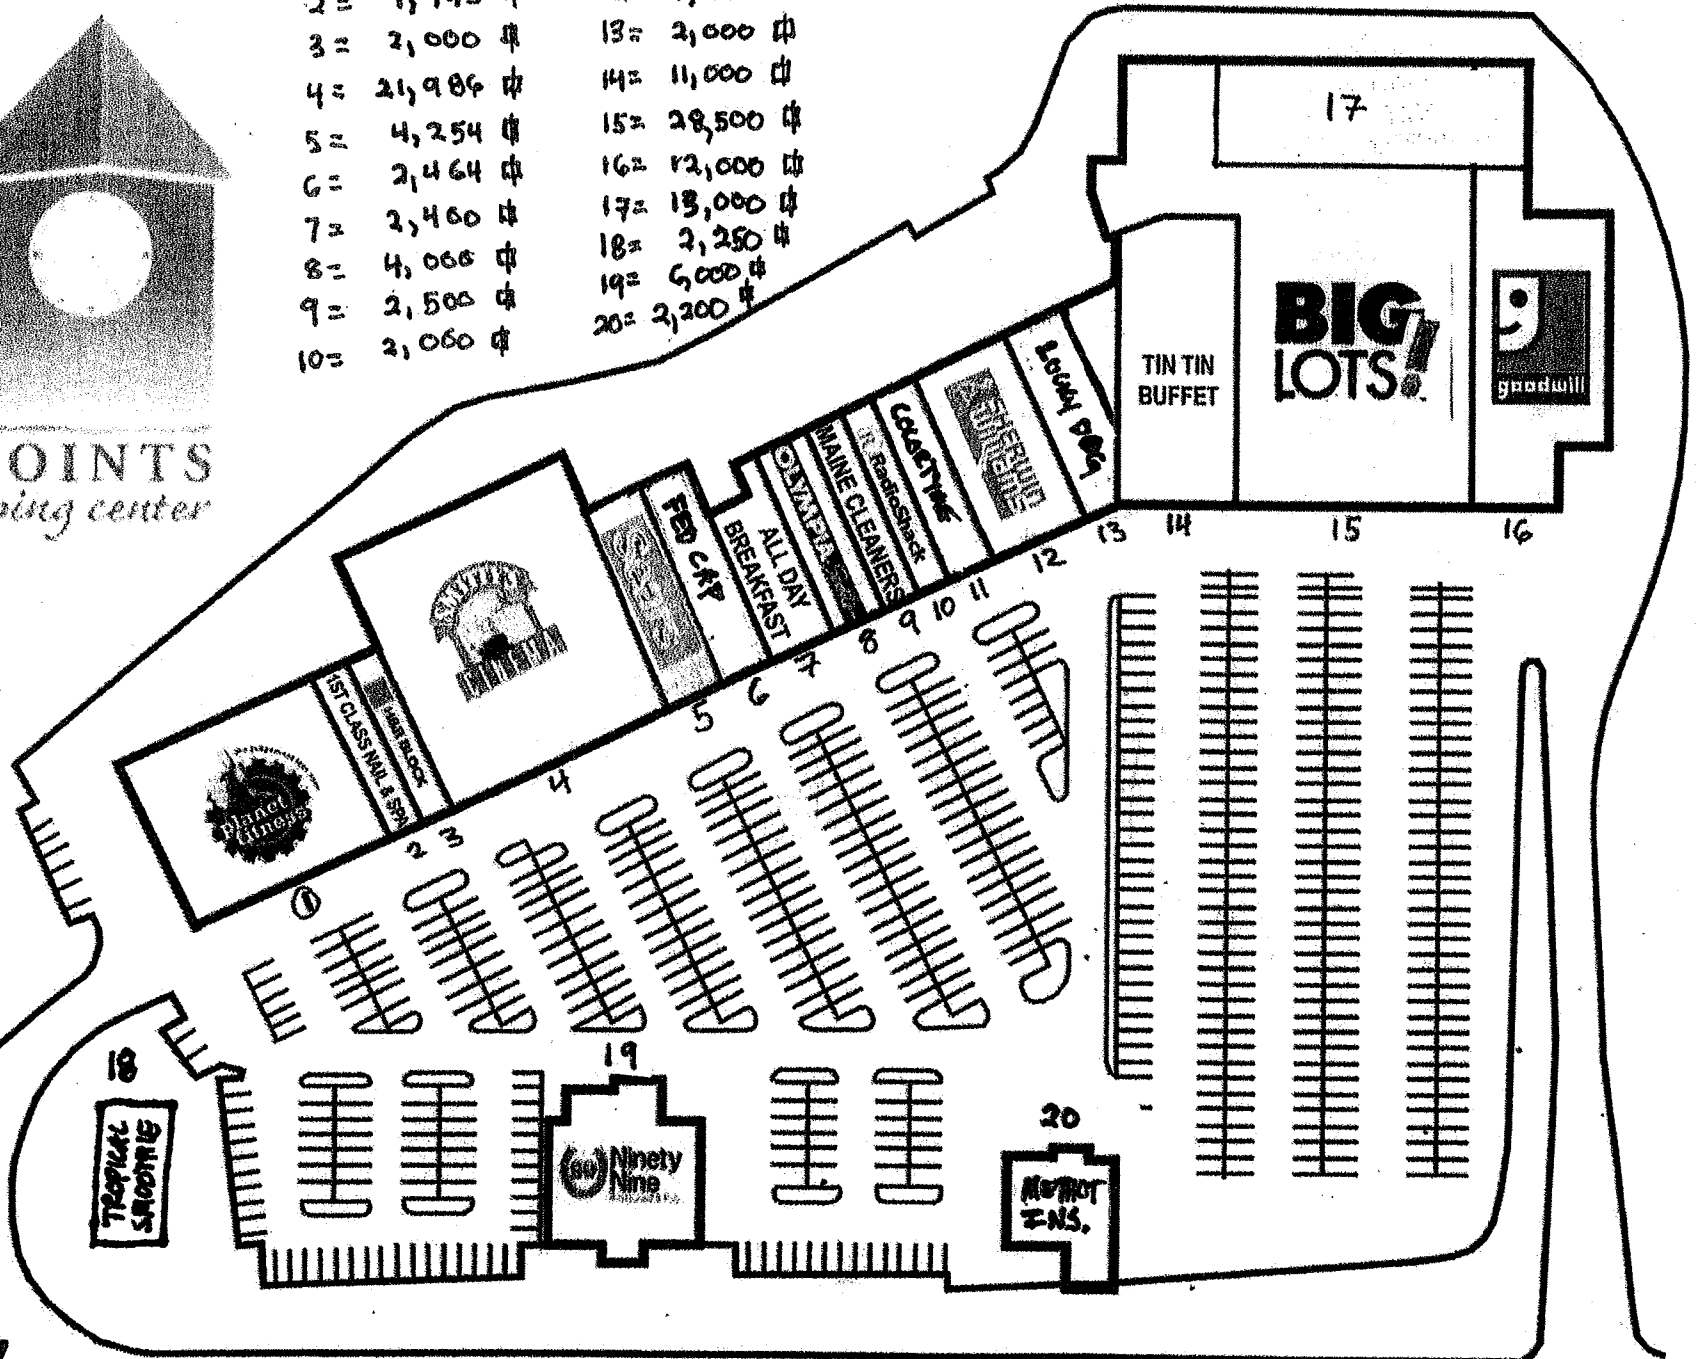

1 =	10,500 卅	11 =	3,500 卅
2 =	1,745 卅	12 =	5,980 卅
3 =	2,000 卅	13 =	2,000 卅
4 =	21,986 卅	14 =	11,000 卅
5 =	4,254 卅	15 =	28,500 卅
6 =	2,464 卅	16 =	12,000 卅
7 =	2,460 卅	17 =	13,000 卅
8 =	4,066 卅	18 =	2,250 卅
9 =	2,500 卅	19 =	6,000 卅
10 =	2,060 卅	20 =	2,200 卅

5 POINTS
shopping center

Route 111

Alfred Street

18,580 ADT