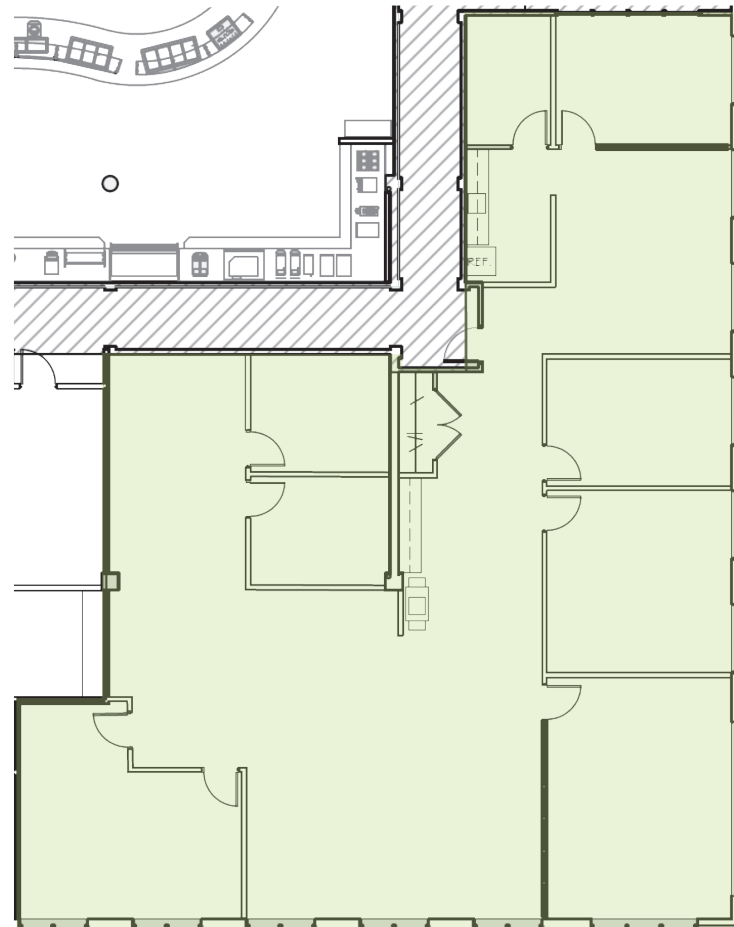

1ST FLOOR NORTH WING

4,540 SF

100 ARBORETUM
DRIVE

at The Arboretum | Pease International Tradeport
Portsmouth, NH

Denis C.J. Dancoes II

Executive Director

+603 661 3854

denis.dancoes@cushwake.com