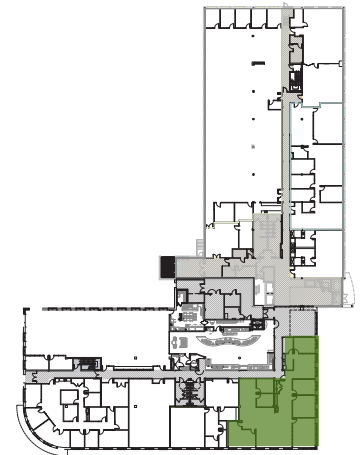

1ST FLOOR NORTH WING

4,540 SF

100 ARBORETUM
DRIVE

at The Arboretum | Pease International Tradeport
Portsmouth, NH

Denis C.J. Dancoes II

Executive Director

+603 661 3854

denis.dancoes@cushwake.com