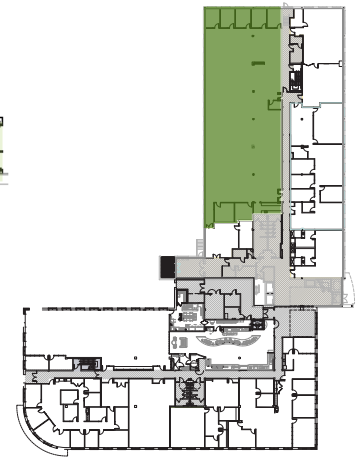

1ST FLOOR EAST WING

10,570 SF

100 ARBORETUM
DRIVE

at The Arboretum | Pease International Tradeport
Portsmouth, NH

Denis C.J. Dancoes II

Executive Director

+603 661 3854

denis.dancoes@cushwake.com