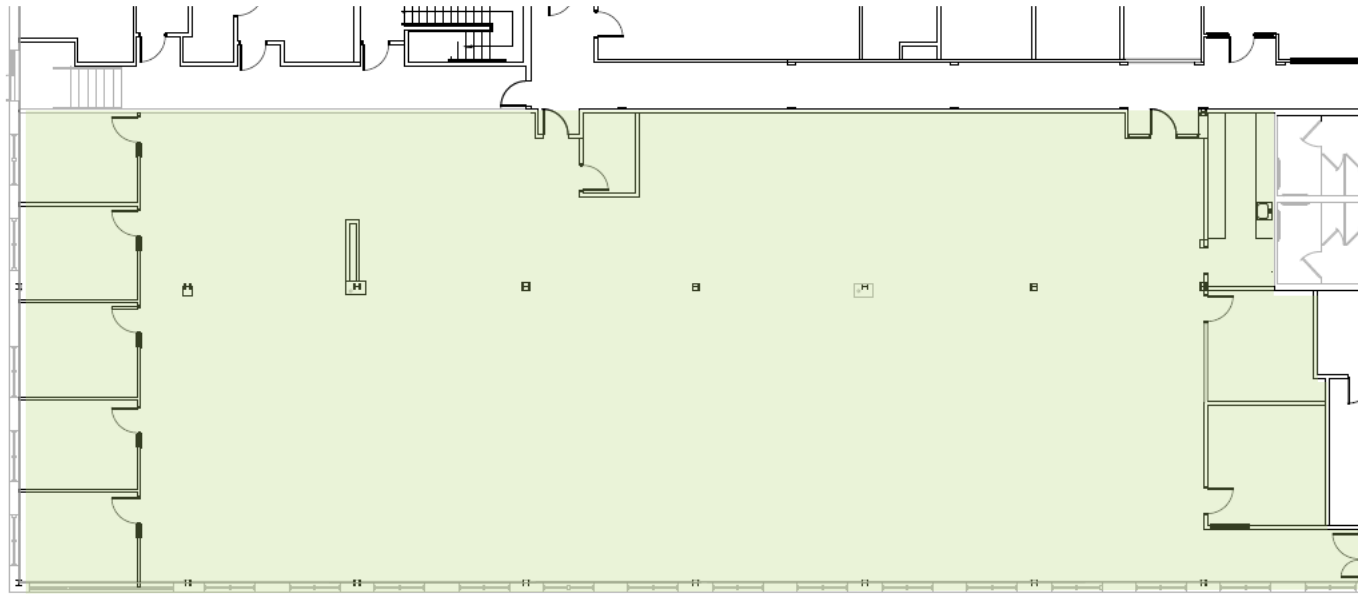

1ST FLOOR EAST WING

10,570 SF

100 ARBORETUM
DRIVE

at The Arboretum | Pease International Tradeport
Portsmouth, NH

Denis C.J. Dancoes II

Executive Director

+603 661 3854

denis.dancoes@cushwake.com