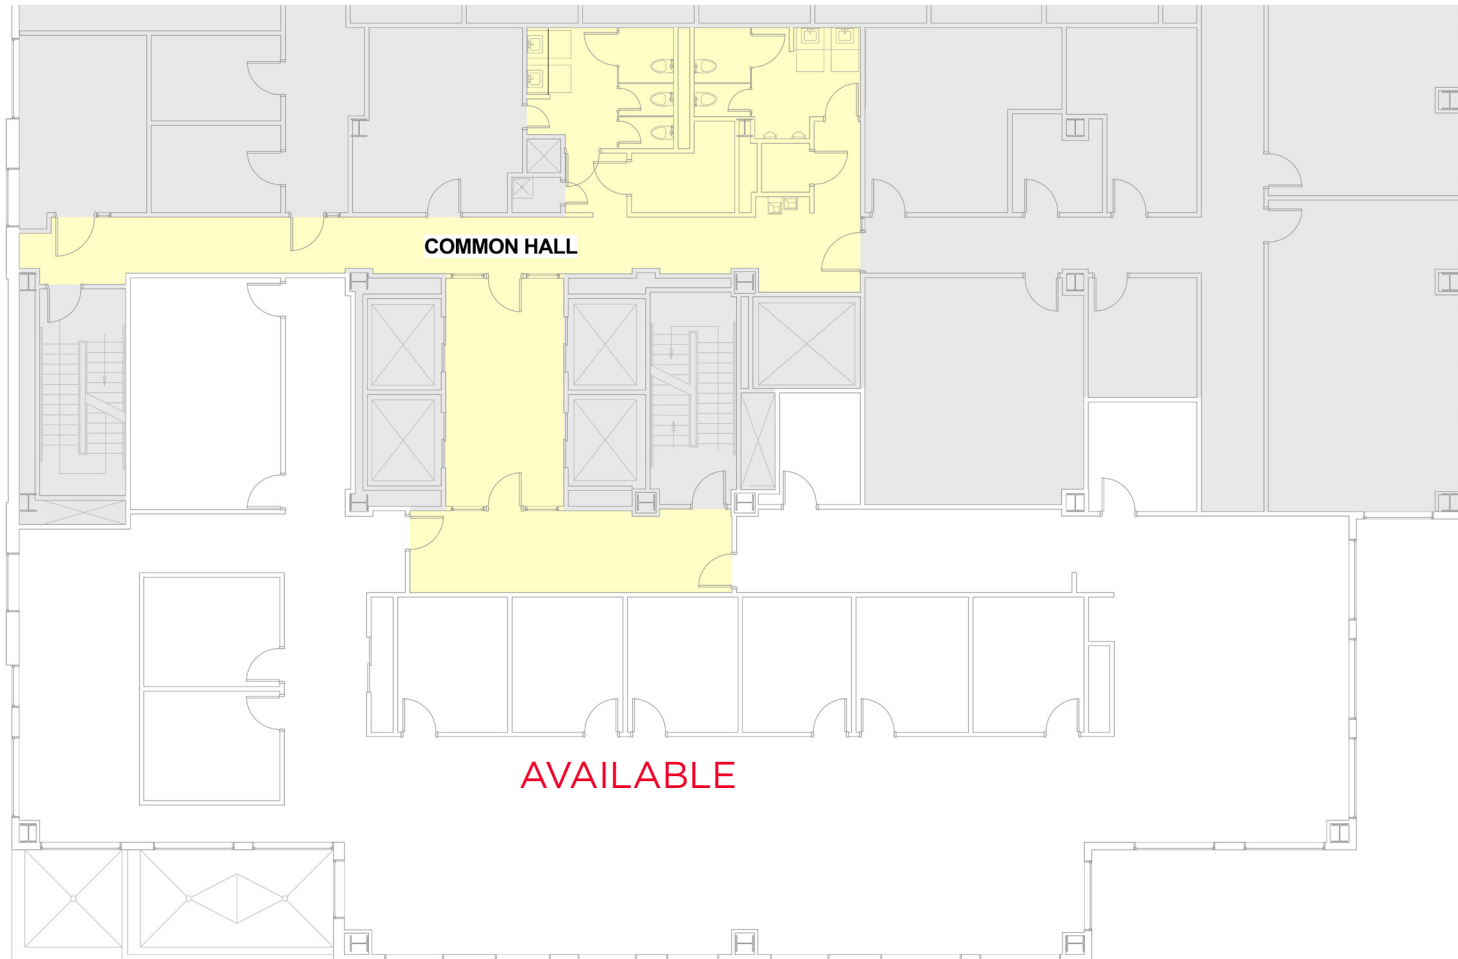

BRADY SULLIVAN CITY HALL PLAZA
900 ELM STREET
16th Floor - 6,330 RSF - (not in scale)

Thomas Farrelly, SIOR
Executive Director
thomas.farrelly@cushwake.com

Denis C.J. Dancoes II
Senior Director
denis.dancoes@cushwake.com