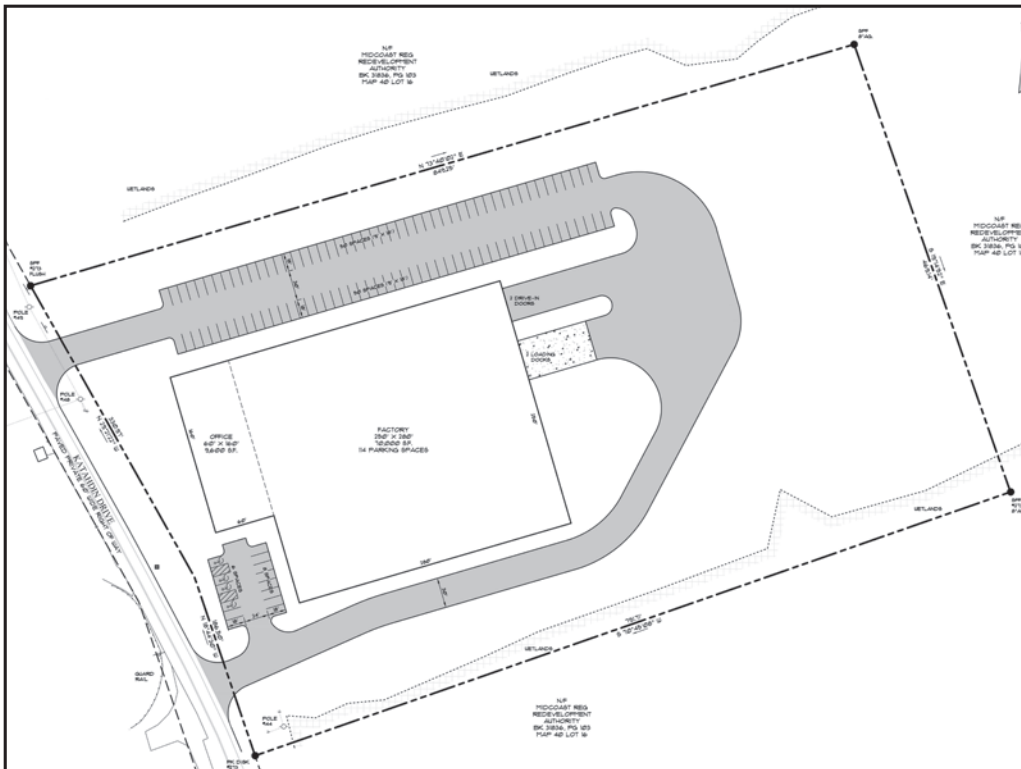

FOR LEASE

0 KATAHDIN DRIVE
BRUNSWICK, ME 04011

CONCEPTUAL PLANS

OPTION A

OPTION B