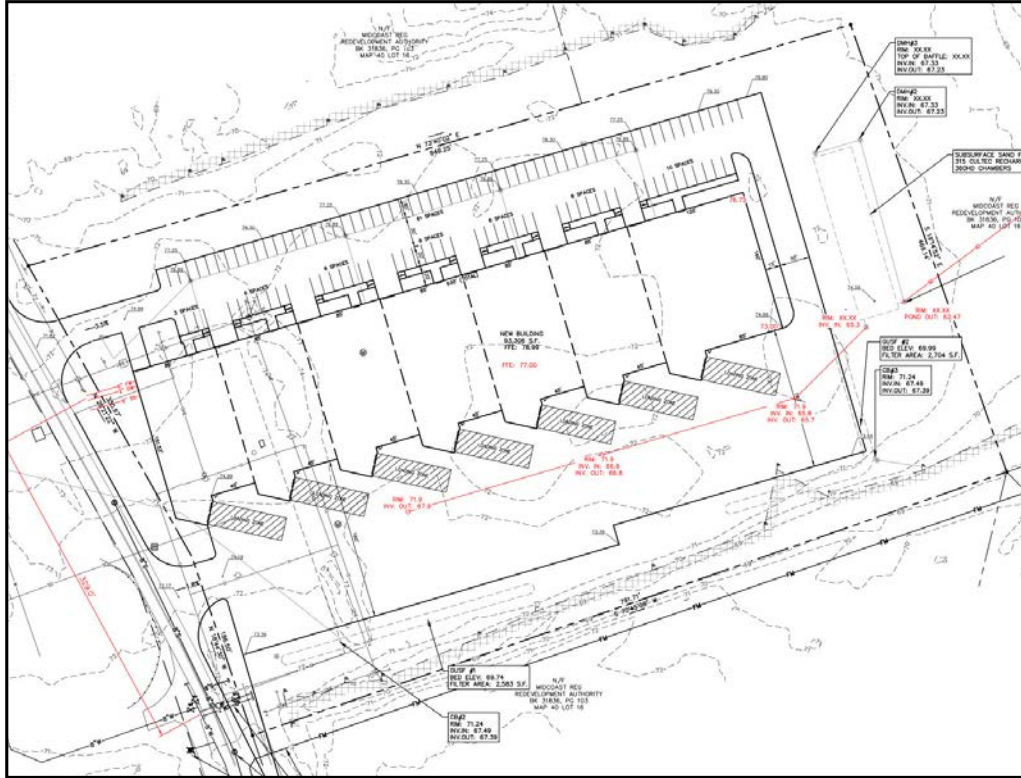

FOR LEASE

0 KATAHDIN DRIVE
BRUNSWICK, ME 04011

CONCEPTUAL PLANS

OPTION A