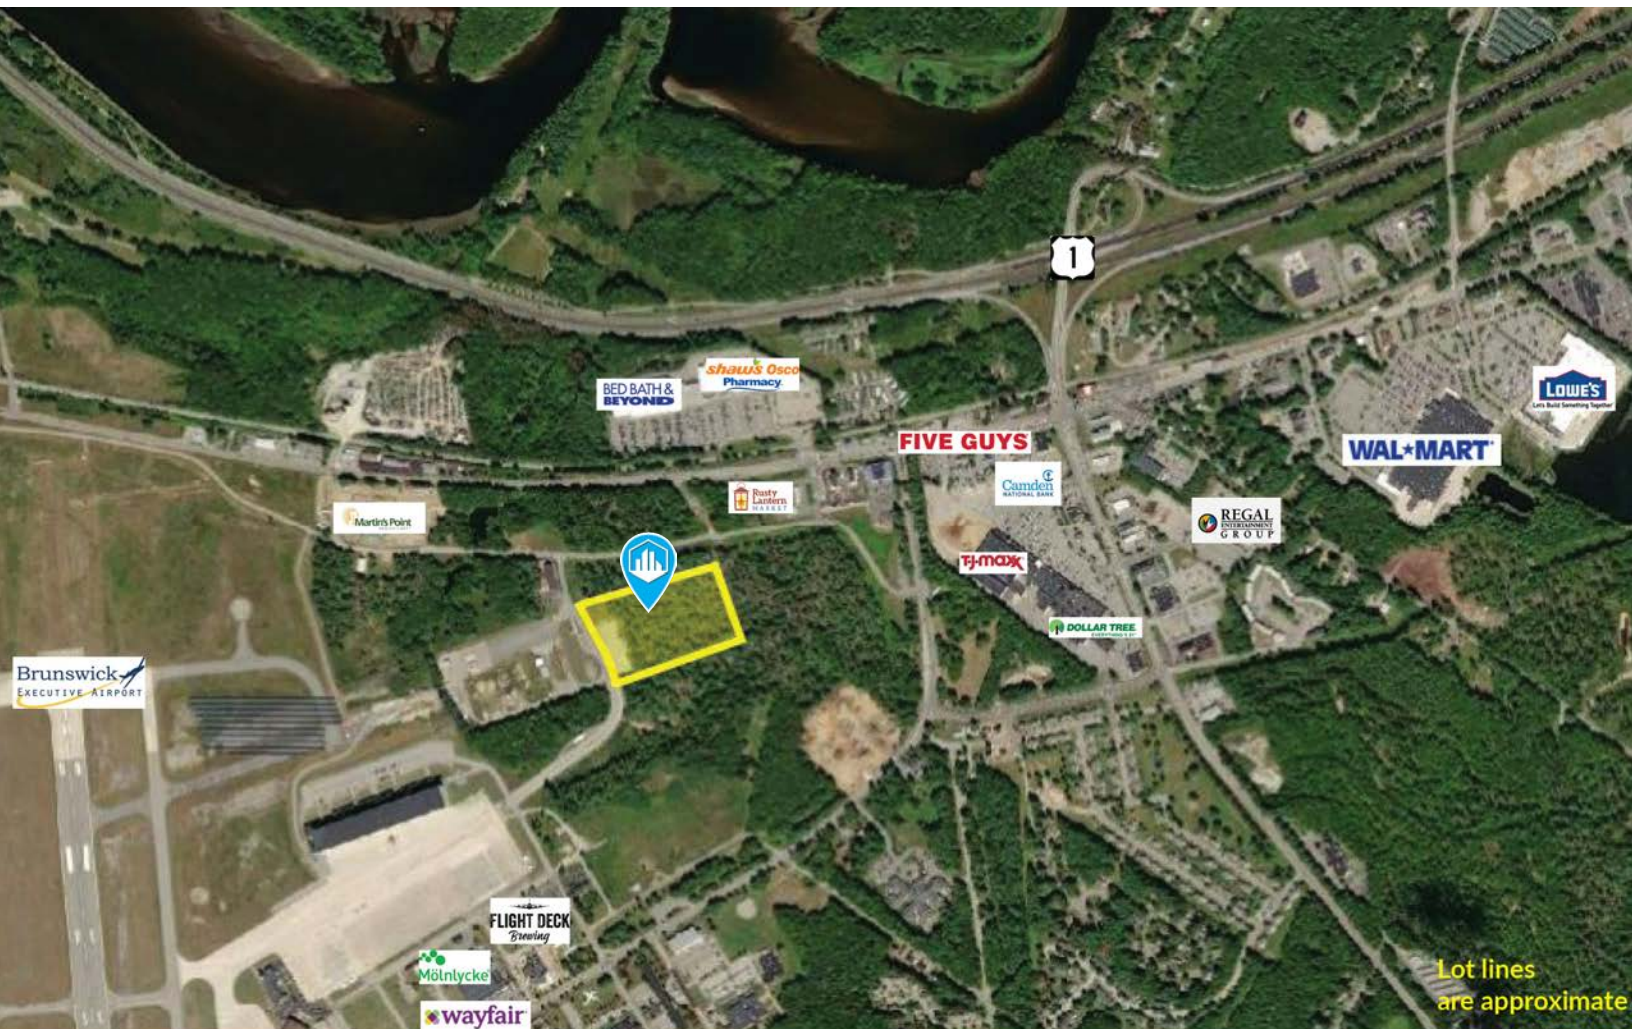

FOR LEASE

0 KATAHDIN DRIVE
BRUNSWICK, ME 04011

CONTACT US

CHRIS PASZYC, CCIM, SIOR
MANAGING PARTNER
207 939 4147 C
CPASZYC@BOULOS.COM

CHRIS ROMANO
ASSOCIATE BROKER
207 233 1792 C
CROMANO@BOULOS.COM

TRIPP CLARK
ASSOCIATE
978 992 6004 C
TCLARK@BOULOS.COM

©2026 The Boulos Company, Inc. All rights reserved. This information has been obtained from sources believed reliable, but has not been verified for accuracy or completeness. You should conduct a careful, independent investigation of the property and verify all information. Any reliance on this information is solely at your own risk. The Boulos Company and The Boulos Company logo are service marks of The Boulos Company, Inc. All other marks displayed on this document are the property of their respective owners. Photos herein are the property of their respective owners. Use of these images without the express written consent of the owner is prohibited.