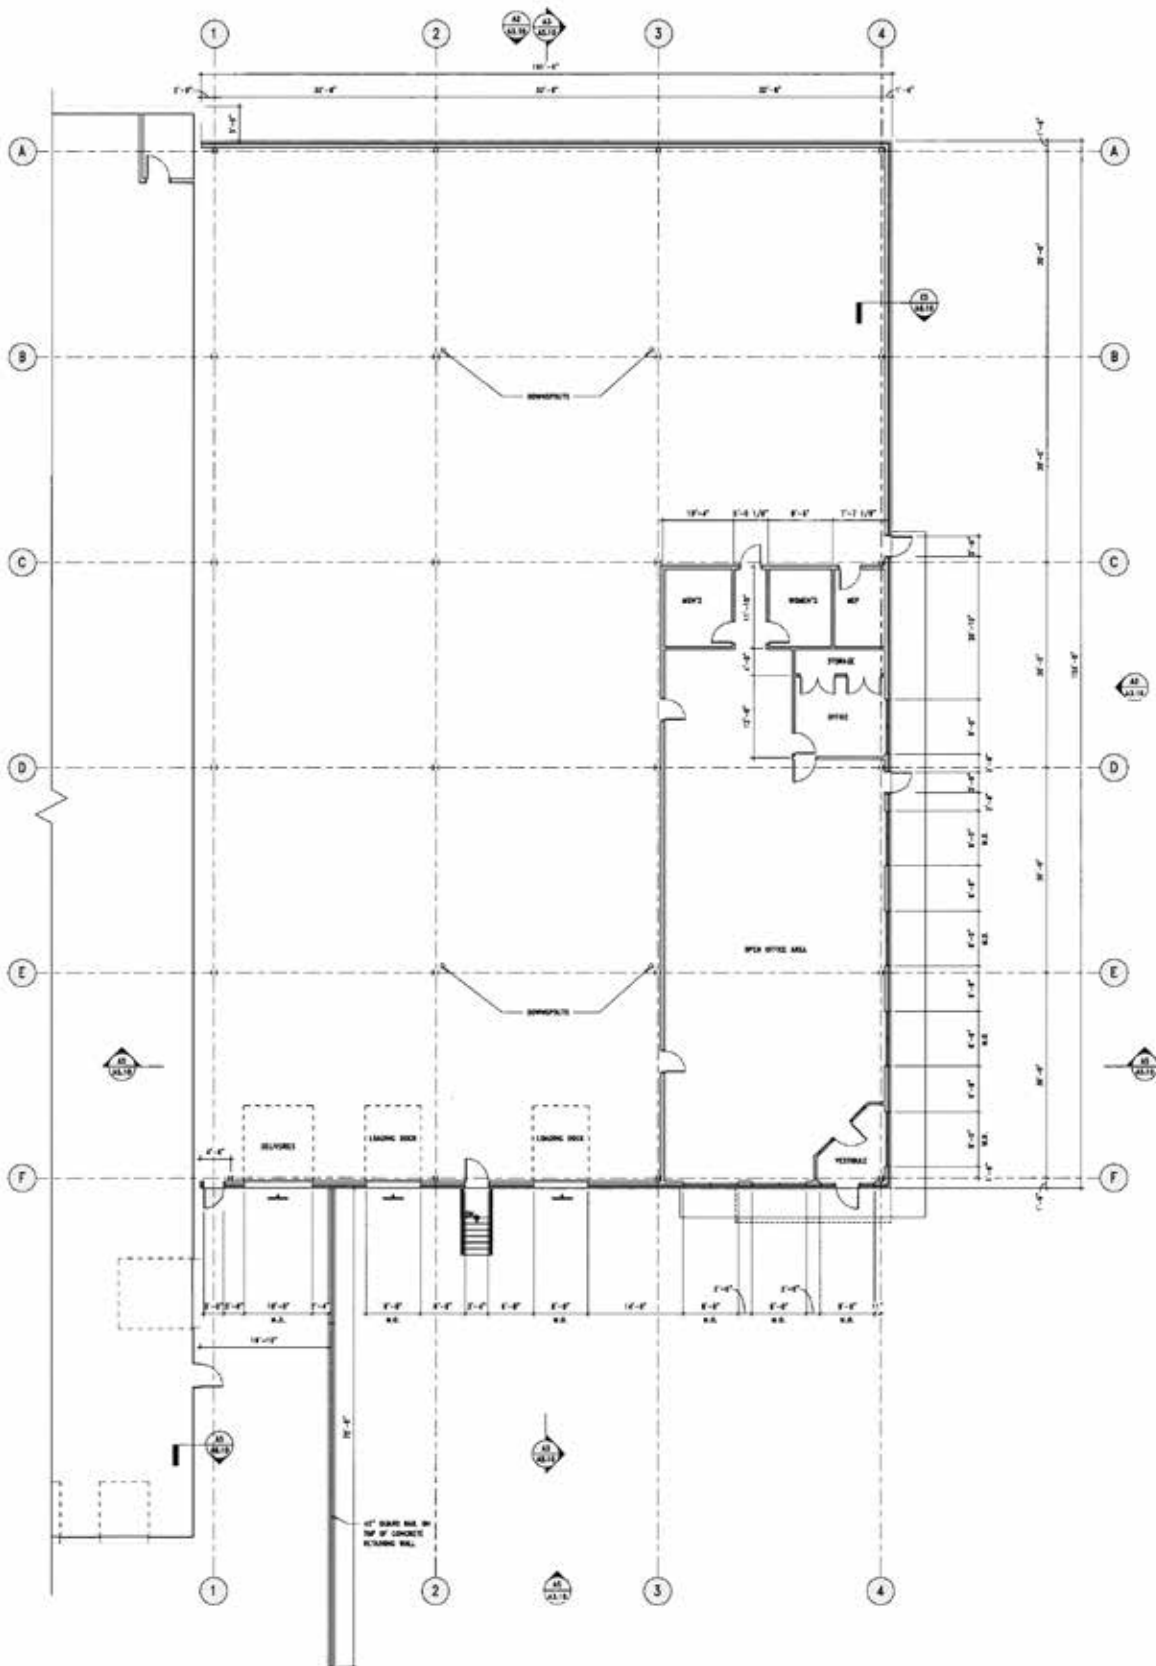

FOR LEASE | INDUSTRIAL SPACE

860 SPRING STREET, WESTBROOK, ME 04092

FLOOR PLAN