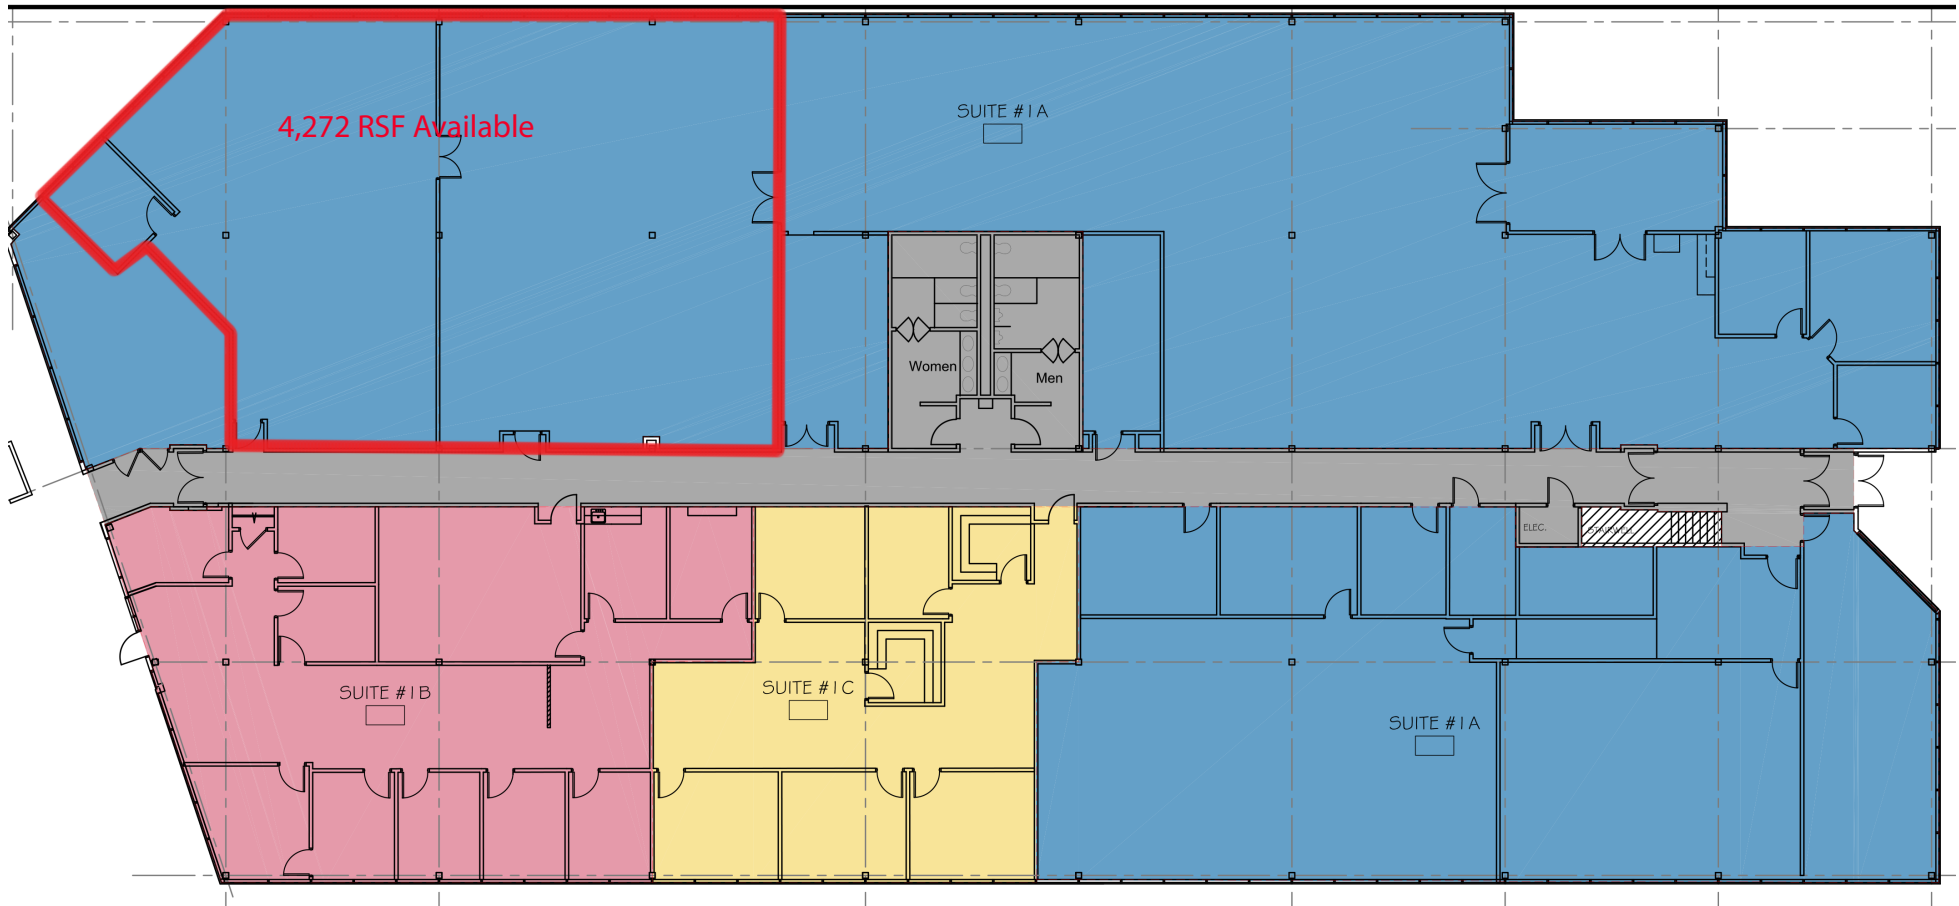

Floor Plan

Denis C.J. Dancoes II
Executive Director
denis.dancoes@cushwake.com

Cushman & Wakefield of New Hampshire, Inc.
900 Elm Street, Suite 1301
Manchester, NH 03101
(603) 628-2800
cushmanwakefield.com