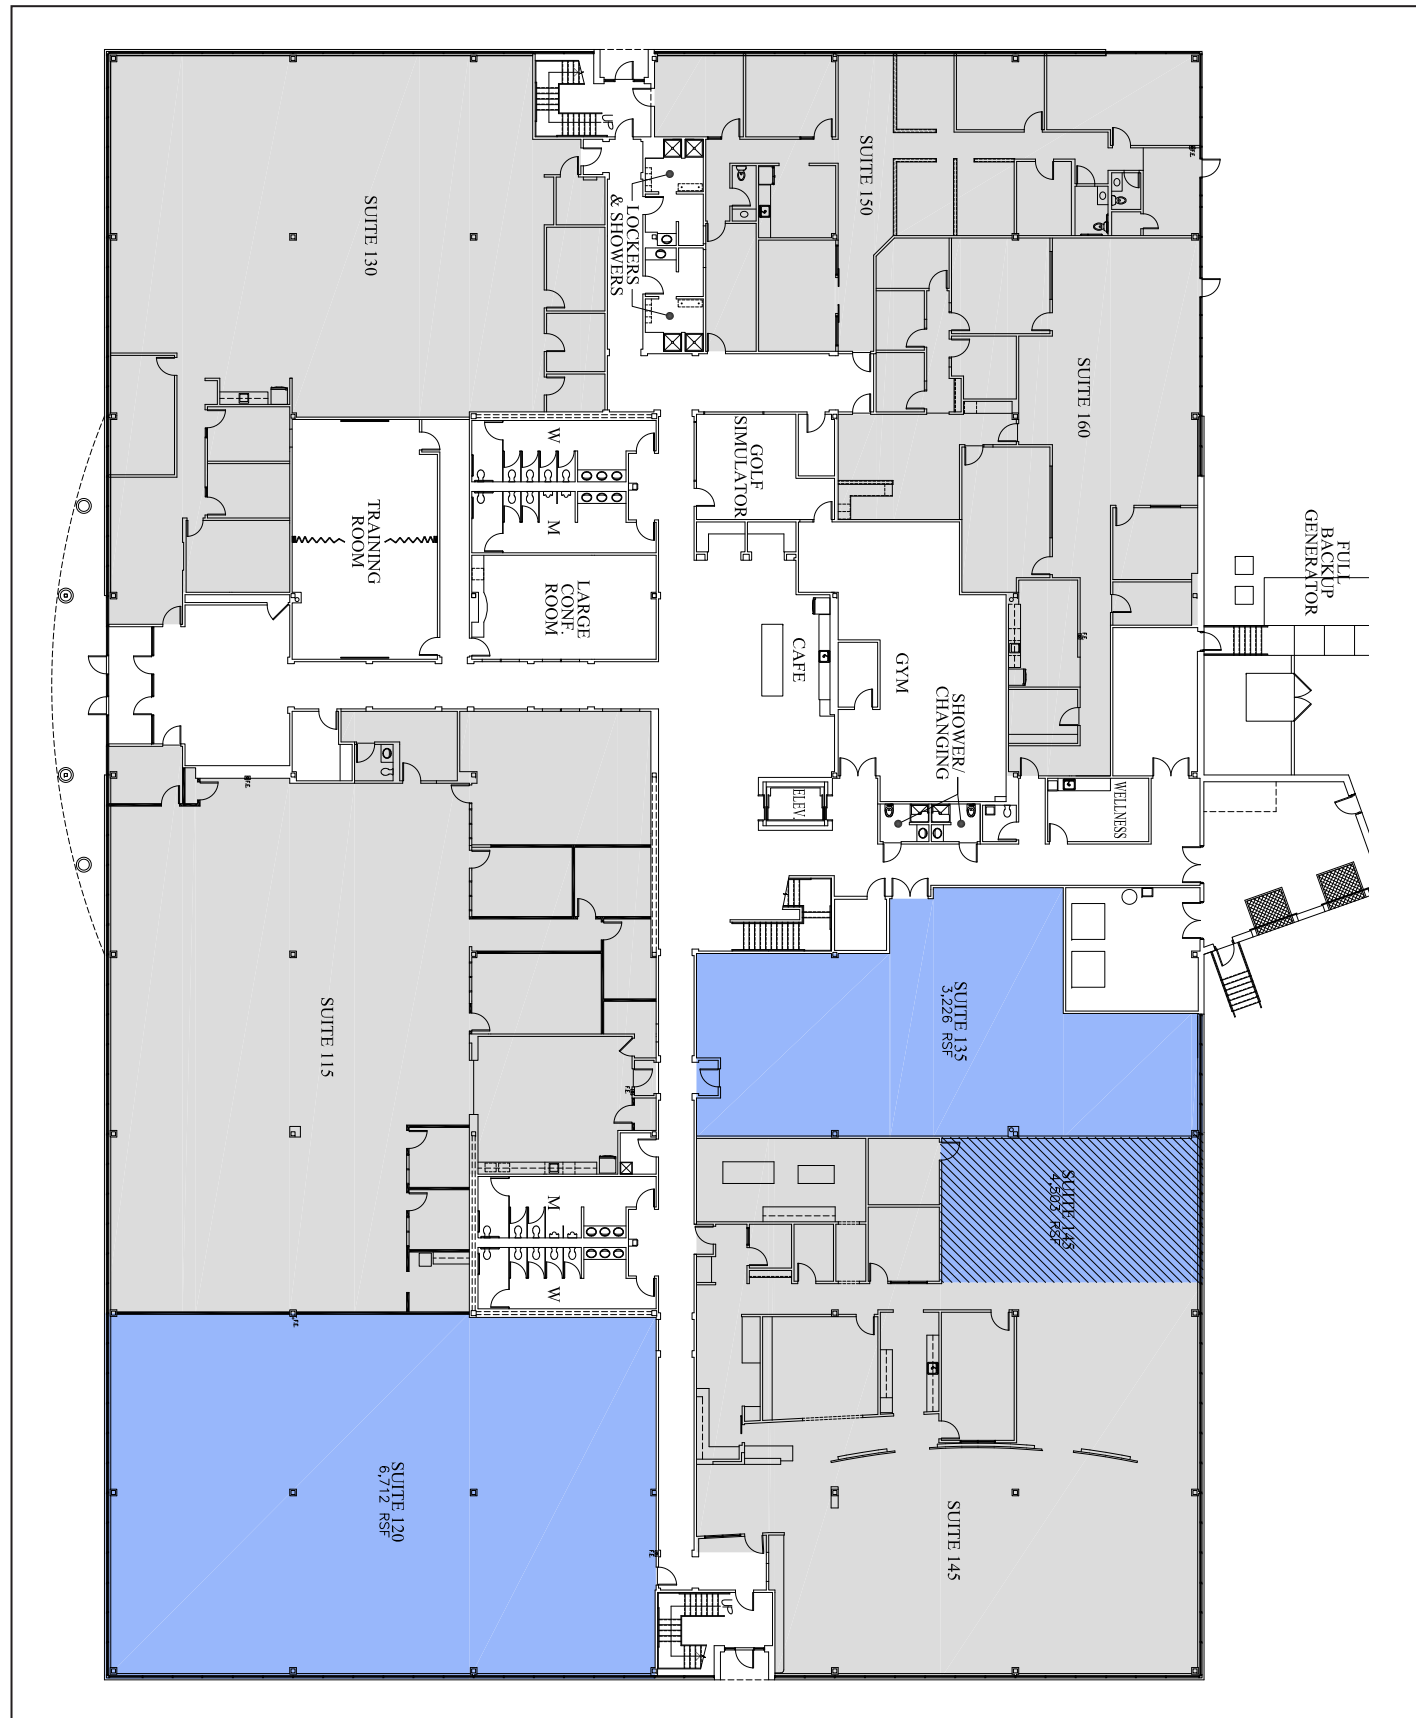

Property Specifications

Total Building Size:	100,833± SF	
Available Space:	Suite 120	6,712± RSF
	Suite 135	3,226± RSF
	Suite 145	4,503± RSF
Floors:	Two	
Land:	21± Acres	
Year Built:	2002	
Water/Sewer:	Municipal water and sewer	
Zoning:	Office	
Data Lines:	T-1	
Generator:	Full back-up generator	
Sprinkler:	Yes	
HVAC:	Gas-fired York units	
Parking:	Ample, free on-site parking (4/1000 ratio)	
Availability:	Immediately	
Asking Lease Rate:	$18.50/SF NNN	
NNN Expenses:	$7.48/SF (estimated for 2025)	
Amenities:	• Full back-up generator • Free on-site gym with showers • Golf simulator • New lobby with soft seating café area • Large conference/training room