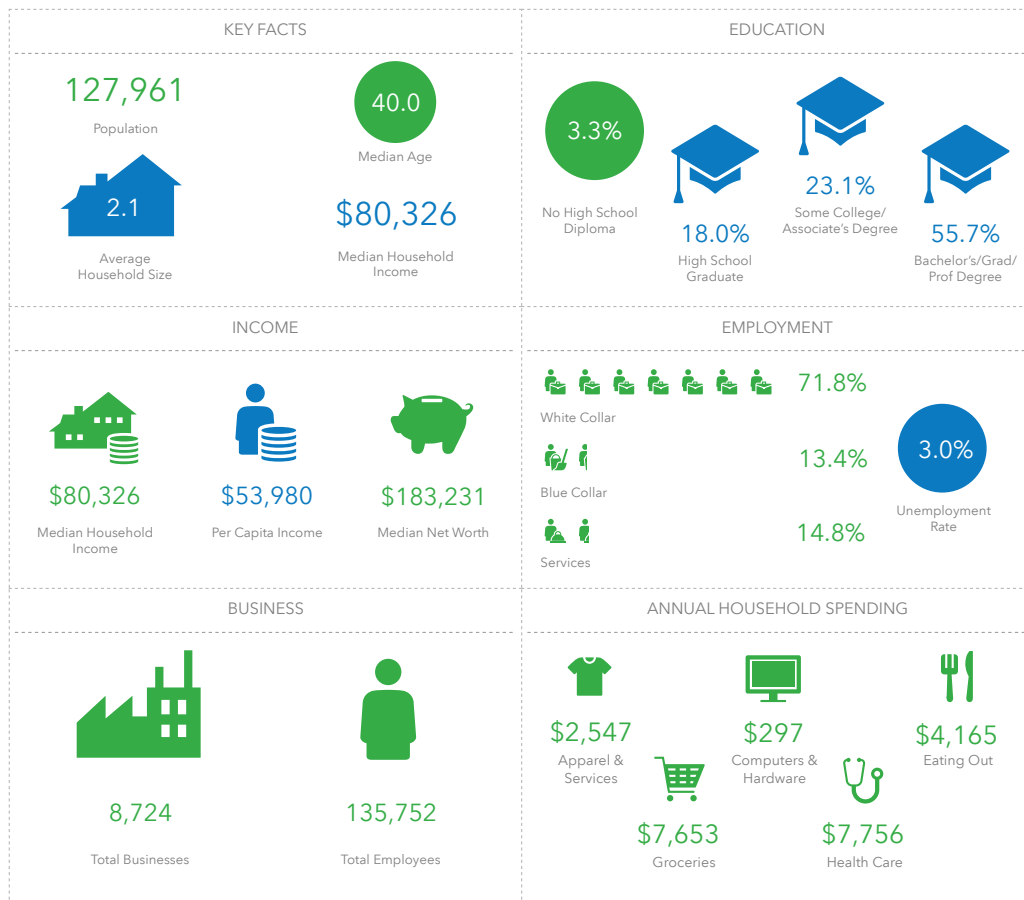

PROPERTY DETAILS

OWNER	Raphael Limited Partnership
CENTER SIZE	15,900± SF
ASSESSOR'S REF	Map 49, Lot 207
BUILDING SIZE	15,900± SF
AVAILABILITY DATE	10/1/2025
AVAILABLE SPACE	1,700± SF - Suite G
LAND AREA	1.68± Acres
PARKING	Ample, on-site paved parking
HVAC	Central HVAC - Gas
UTILITIES	Municipal water/sewer
SPRINKLER	Yes, wet system
ZONING	WACC - Western Avenue Commercial Corridor
CENTER TENANTS	Chickadee Toddler Care and Preschool, Thai Poms Restaurant, Modern Nails, Willow Salon, and Maine Solutions Federal Credit Union
SIGNAGE	Roadside Pylon and unit entrance
TRAFFIC COUNT	12,340± vehicles/day (MDOT)
LEASE RATE	\$24.95/SF NNN
REAL ESTATE TAXES	\$2.44/SF (Est.)
CAMS	\$7.64/SF (Est.)

FLOOR PLAN

DEMOGRAPHICS - 5 MILES

209 WESTERN AVENUE
SOUTH PORTLAND, ME 04106

CONTACT US

SAMANTHA MARINKO
Broker

+1 207.553.1723 D
+1 908.433.5049 C
smarinko@boulos.com

GREG BOULOS
Senior Partner

+1 207.553.1715 D
+1 207.831.3000 C
gboulos@boulos.com