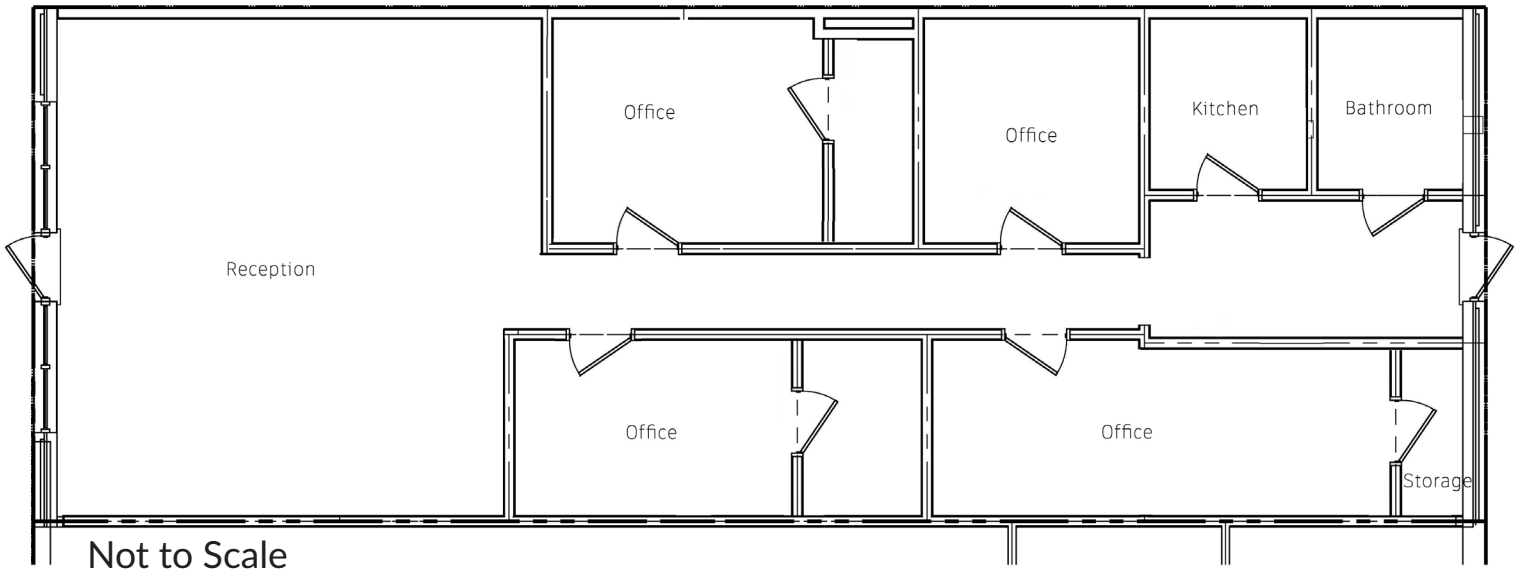

PROPERTY DETAILS

OWNER	Raphael Limited Partnership
CENTER SIZE	15,900± SF
ASSESSOR'S REF	Map 49, Lot 207
BUILDING SIZE	15,900± SF
AVAILABILITY DATE	10/1/2025
AVAILABLE SPACE	1,700± SF - Suite G
LAND AREA	1.68± Acres
PARKING	Ample, on-site paved parking
HVAC	Central HVAC - Gas
UTILITIES	Municipal water/sewer
SPRINKLER	Yes, wet system
ZONING	WACC - Western Avenue Commercial Corridor
CENTER TENANTS	Chickadee Toddler Care and Preschool, Thai Poms Restaurant, Modern Nails, Willow Salon, and Maine Solutions Federal Credit Union
SIGNAGE	Roadside Pylon and unit entrance
TRAFFIC COUNT	12,340± vehicles/day (MDOT)
LEASE RATE	\$24.95/SF NNN
REAL ESTATE TAXES	\$2.44/SF (Est.)
CAMS	\$7.64/SF (Est.)

FLOOR PLAN

DEMOGRAPHICS - 5 MILES

209 WESTERN AVENUE
SOUTH PORTLAND, ME 04106

CONTACT US

SAMANTHA MARINKO
Broker

+1 207.553.1723 D
+1 908.433.5049 C
smarinko@boulos.com

GREG BOULOS
Senior Partner

+1 207.553.1715 D
+1 207.831.3000 C
gboulos@boulos.com