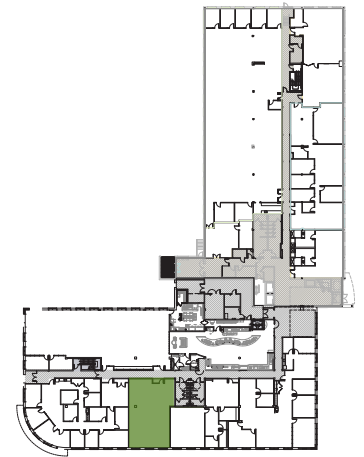

# 1ST FLOOR NORTH WING

1,948 SF

**100** ARBORETUM  
DRIVE

at The Arboretum | Pease International Tradeport  
Portsmouth, NH

**Denis C.J. Dancoes II**

Executive Director

+603 661 3854

denis.dancoes@cushwake.com