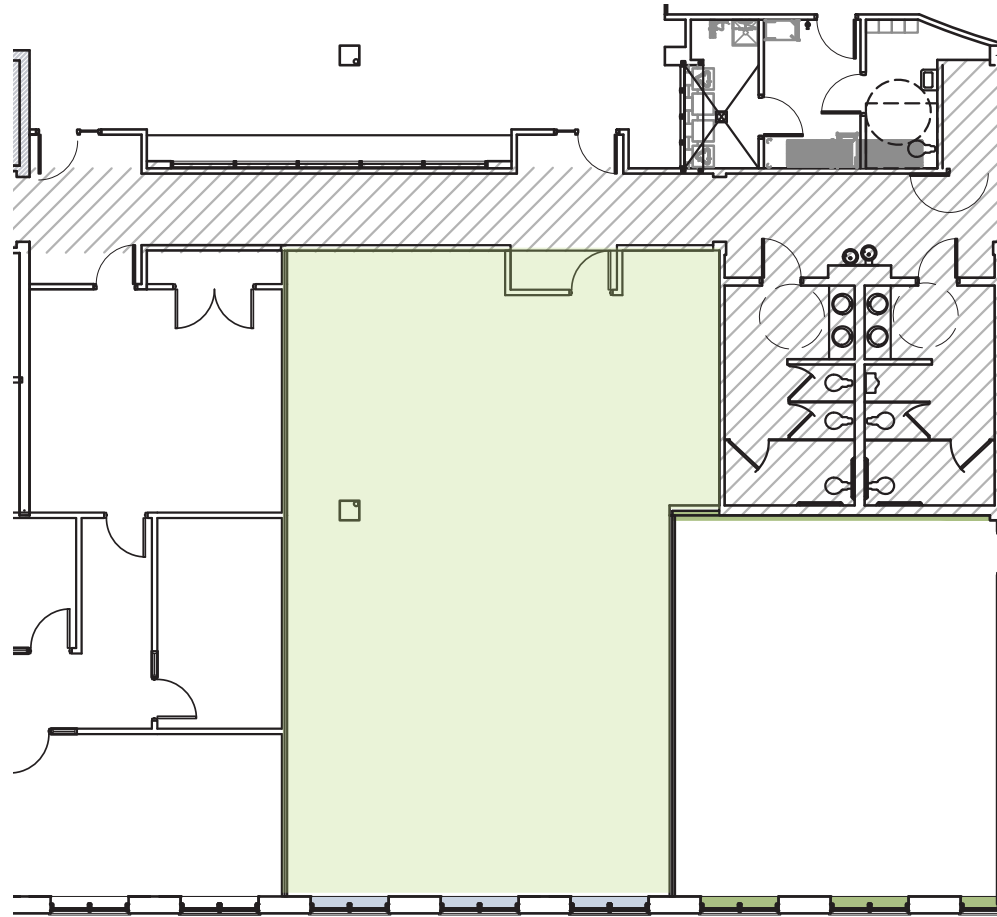

# 1ST FLOOR NORTH WING

1,948 SF

**100** ARBORETUM  
DRIVE

at The Arboretum | Pease International Tradeport  
Portsmouth, NH

**Denis C.J. Dancoes II**

Executive Director

+603 661 3854

denis.dancoes@cushwake.com