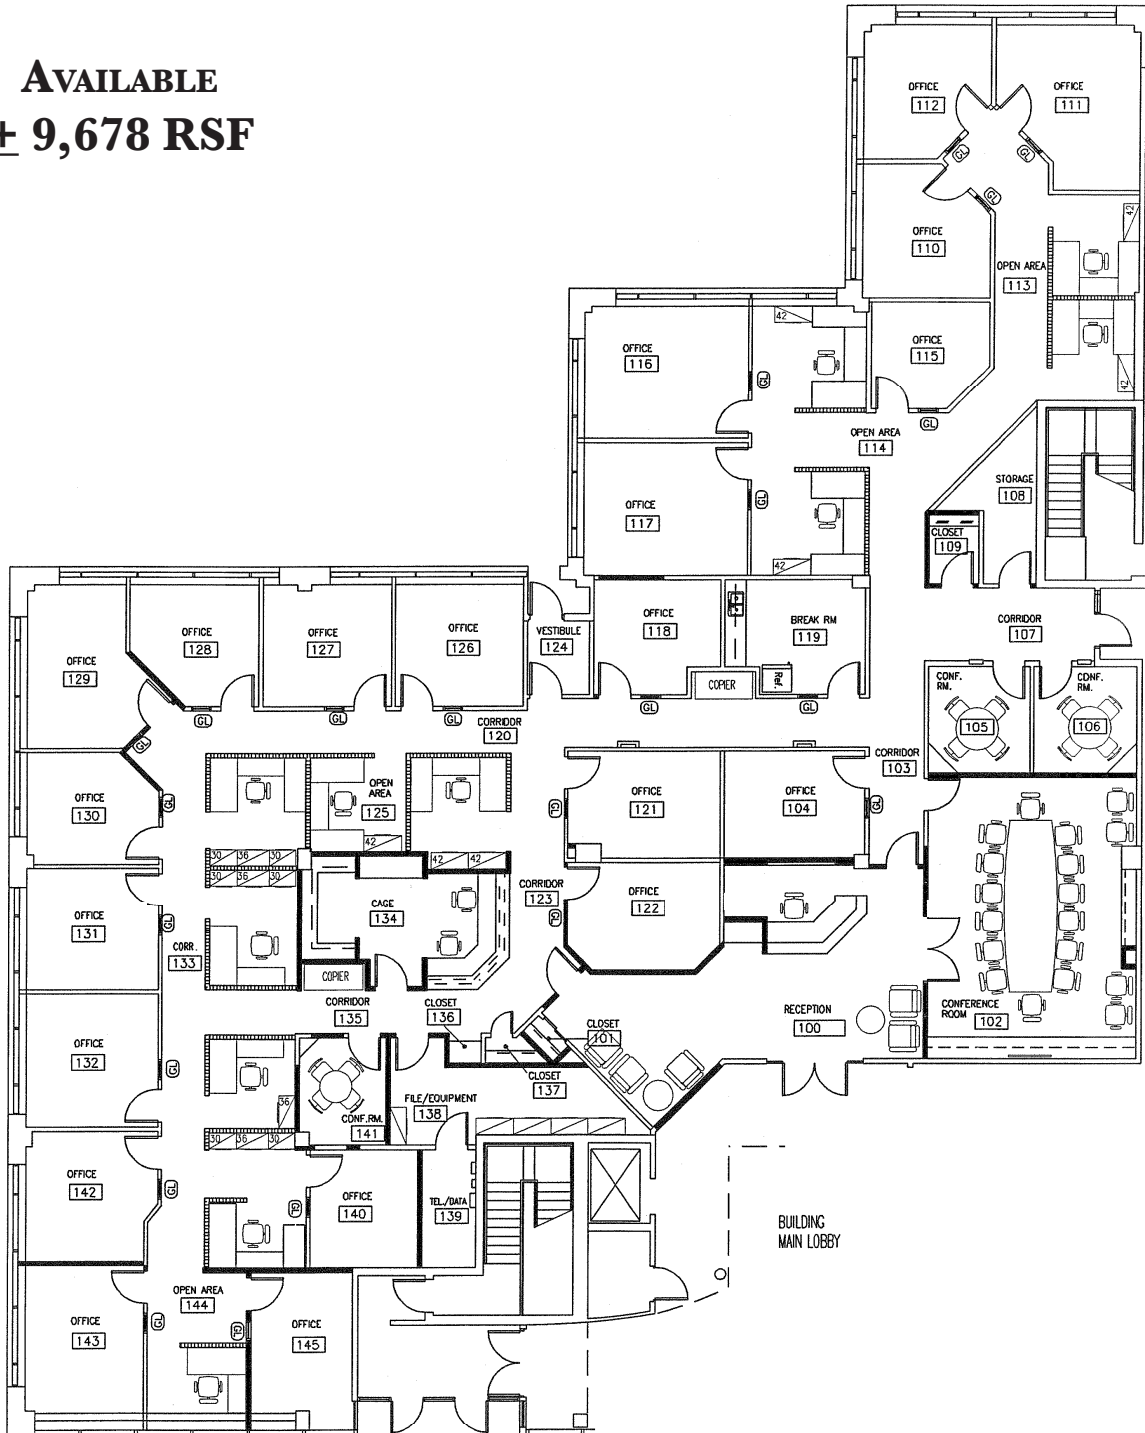

11 TRAFALGAR SQUARE  
NASHUA, NEW HAMPSHIRE

**WILLIAM  
& REEVES**  
COMMERCIAL REAL ESTATE

**AVAILABLE**  
**+ 9,678 RSF**

FOR MORE INFORMATION CONTACT DEANE @ 603.315.0808