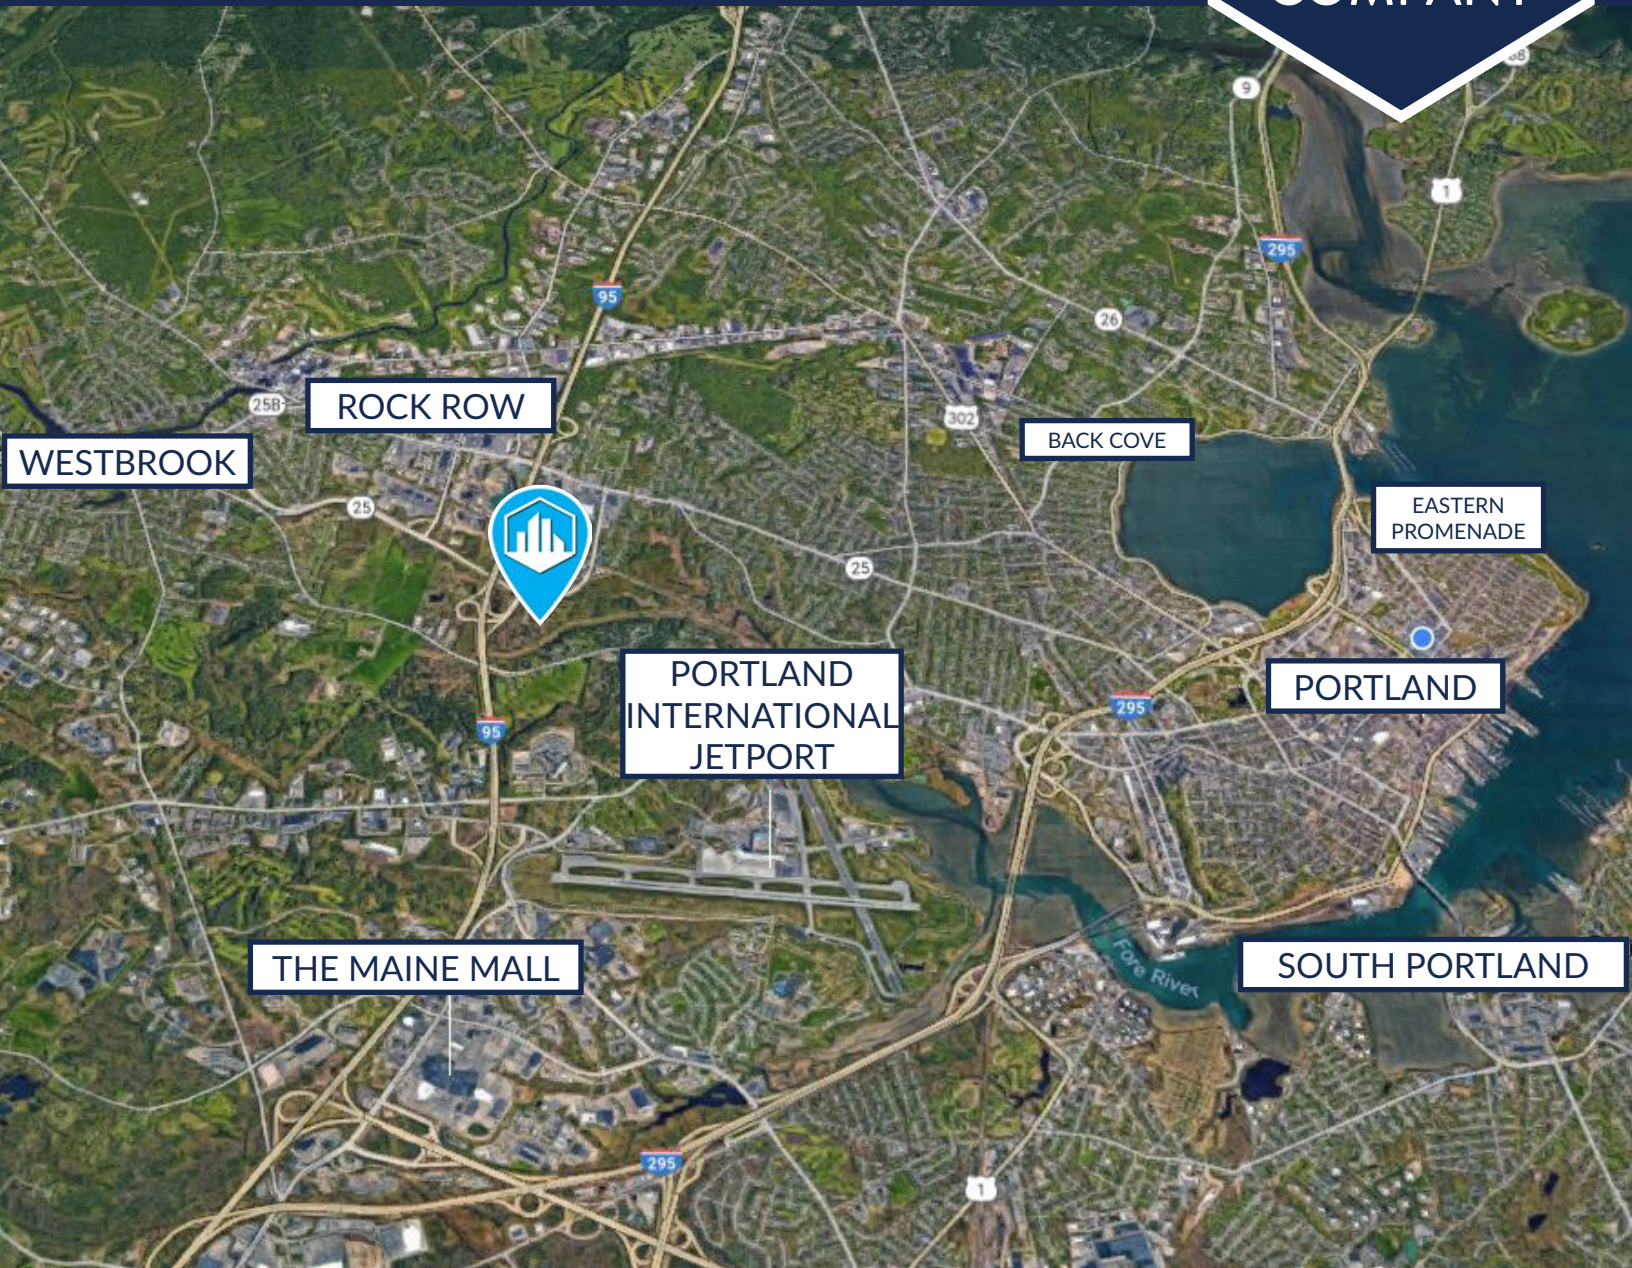

FOR SALE | PORTLAND TECHNOLOGY PARK

TECHNOLOGY PARK DRIVE, PORTLAND, ME 04101

CONTACT US