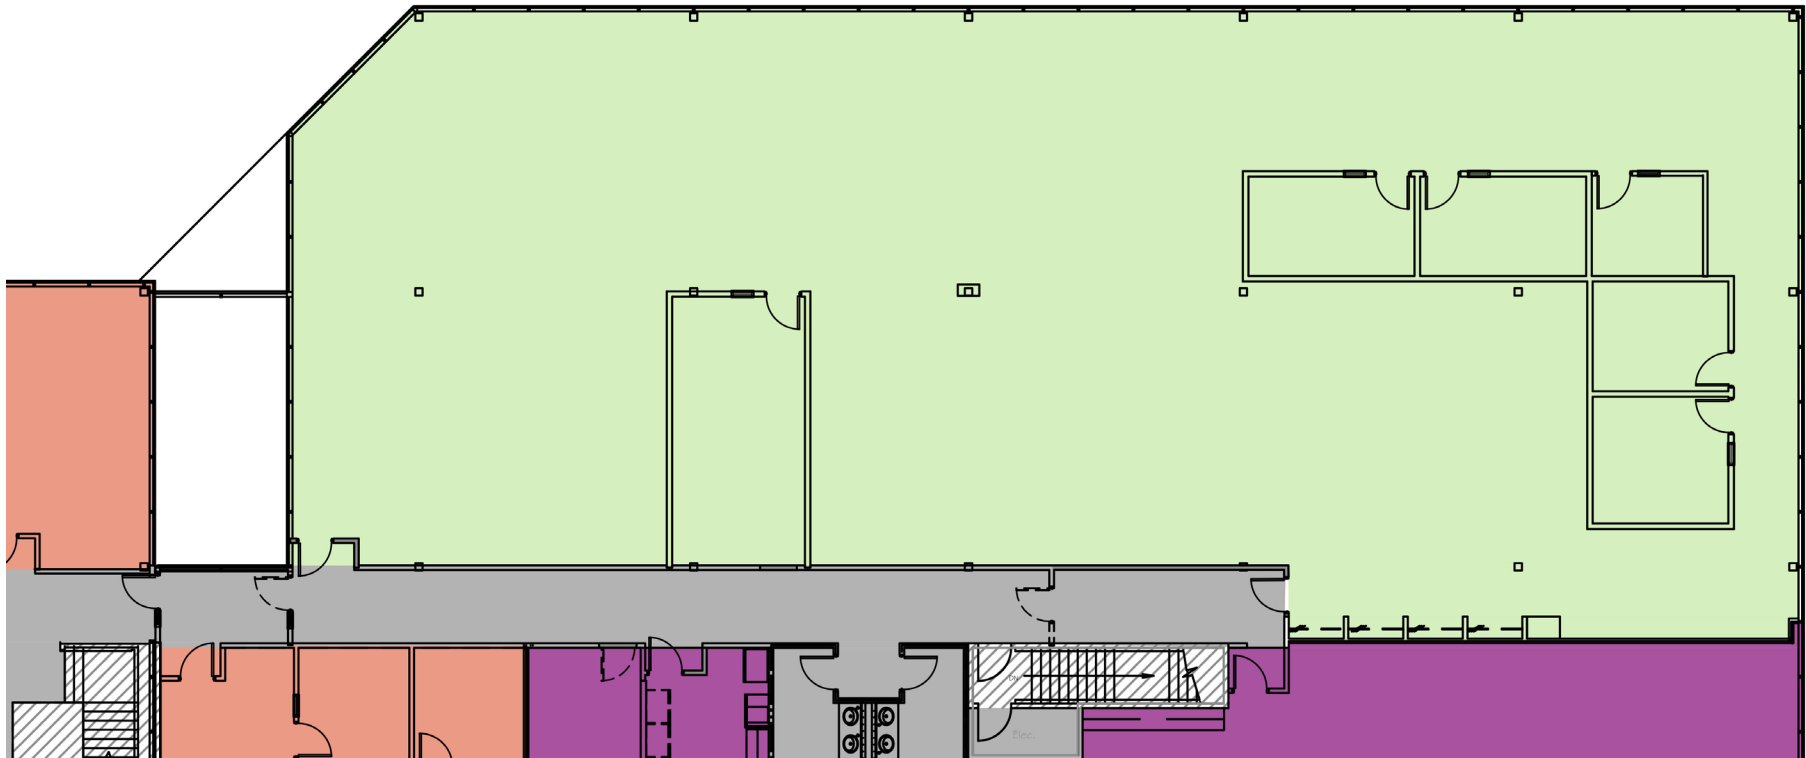

Floor Plan

Denis C.J. Dancoes II
Executive Director
denis.dancoes@cushwake.com

Cushman & Wakefield of New Hampshire, Inc.
900 Elm Street, Suite 1301
Manchester, NH 03101
(603) 628-2800
cushmanwakefield.com