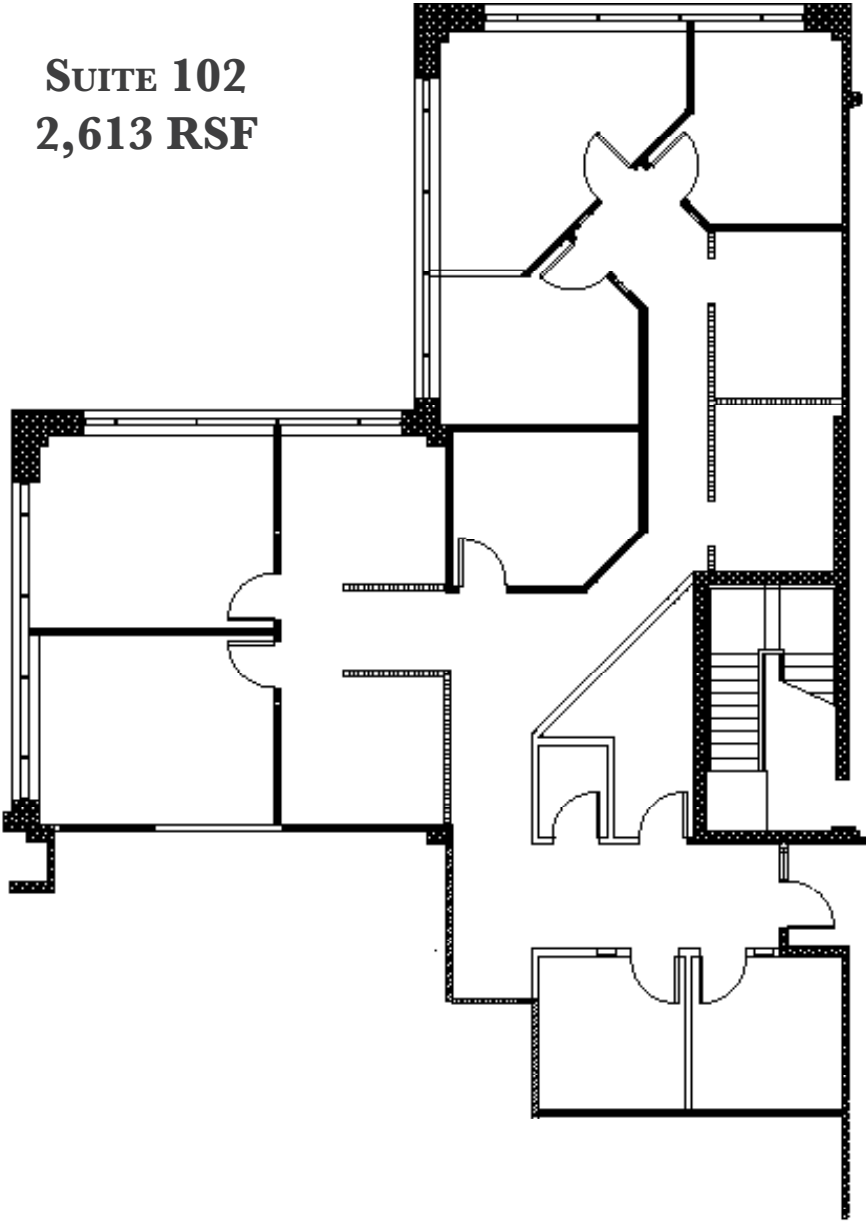

11 TRAFALGAR SQUARE
NASHUA, NEW HAMPSHIRE

**WILLIAM
& REEVES**
COMMERCIAL REAL ESTATE

SUITE 102
2,613 RSF

FOR MORE INFORMATION CONTACT DEANE @ 603.315.0808