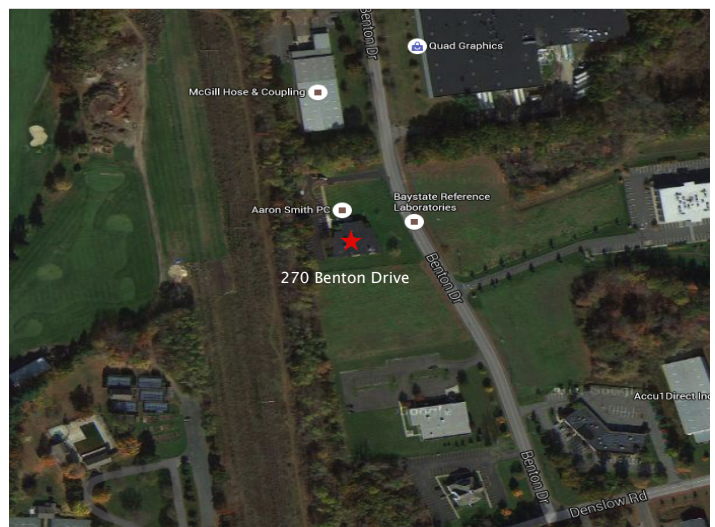

FOR LEASING INFO CALL (413) 789-3720

**SEE BACK FOR
FLOOR PLAN**