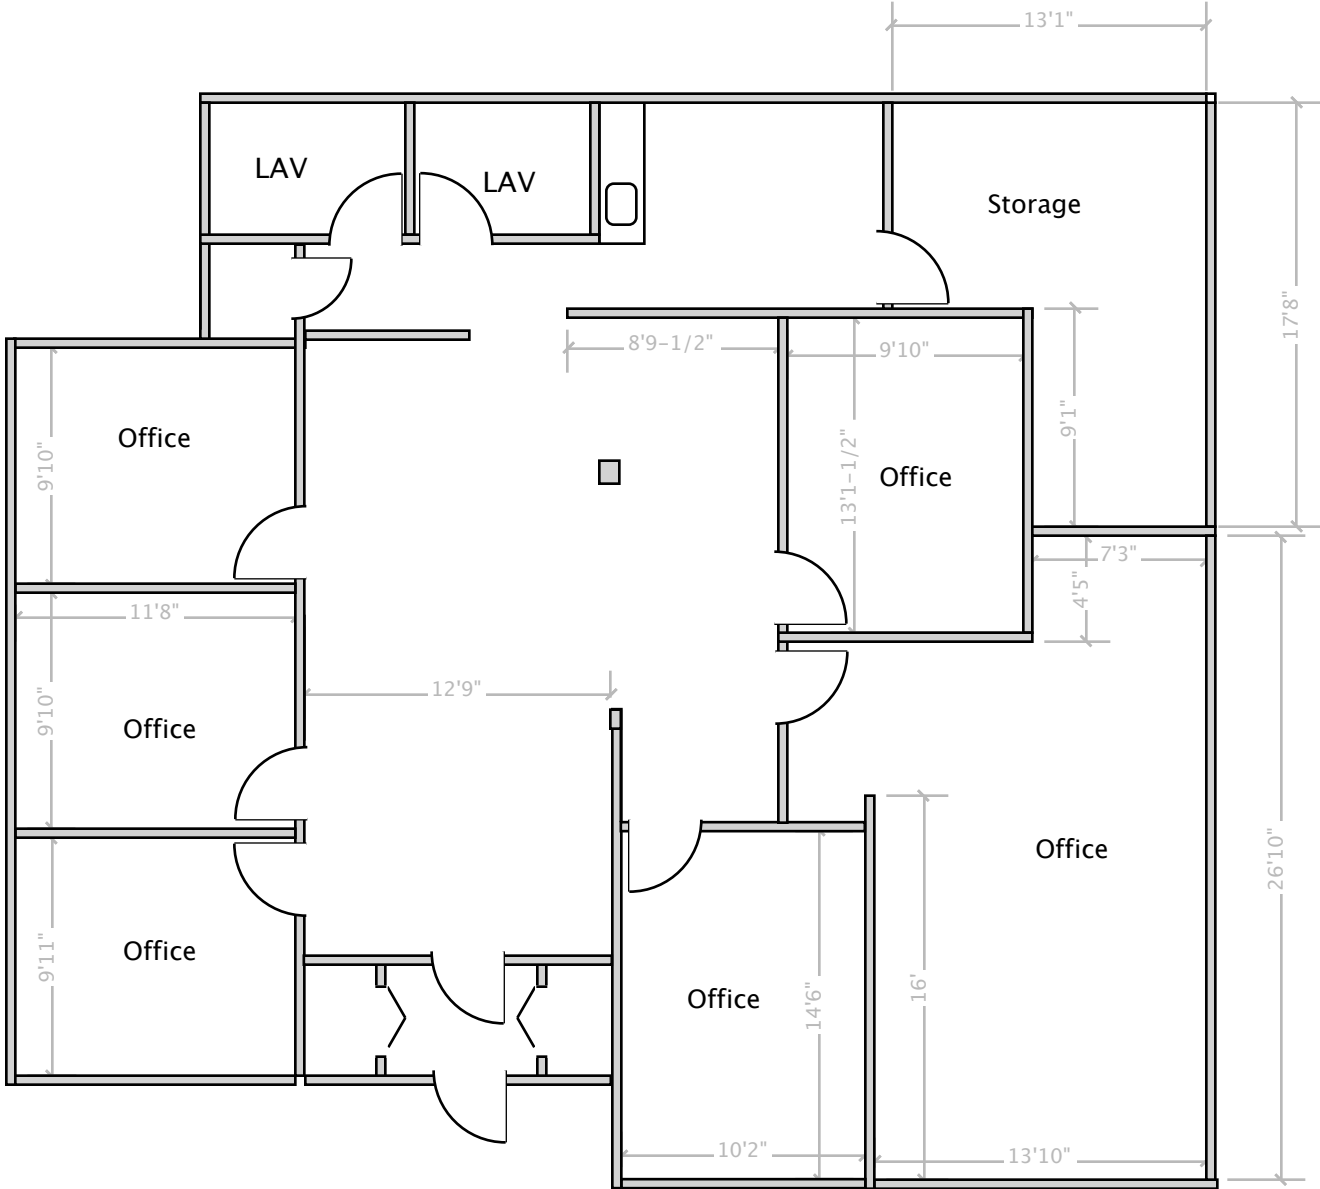

270 BENTON DRIVE, EAST LONGMEADOW, MA

DEVELOPMENT ASSOCIATES

BROKERS / DEVELOPERS / MANAGERS OF COMMERCIAL PROPERTIES

200 SILVER STREET, AGAWAM, MA 01001

• 413.789.3720 •

WWW.DEVASSOCIATES.COM