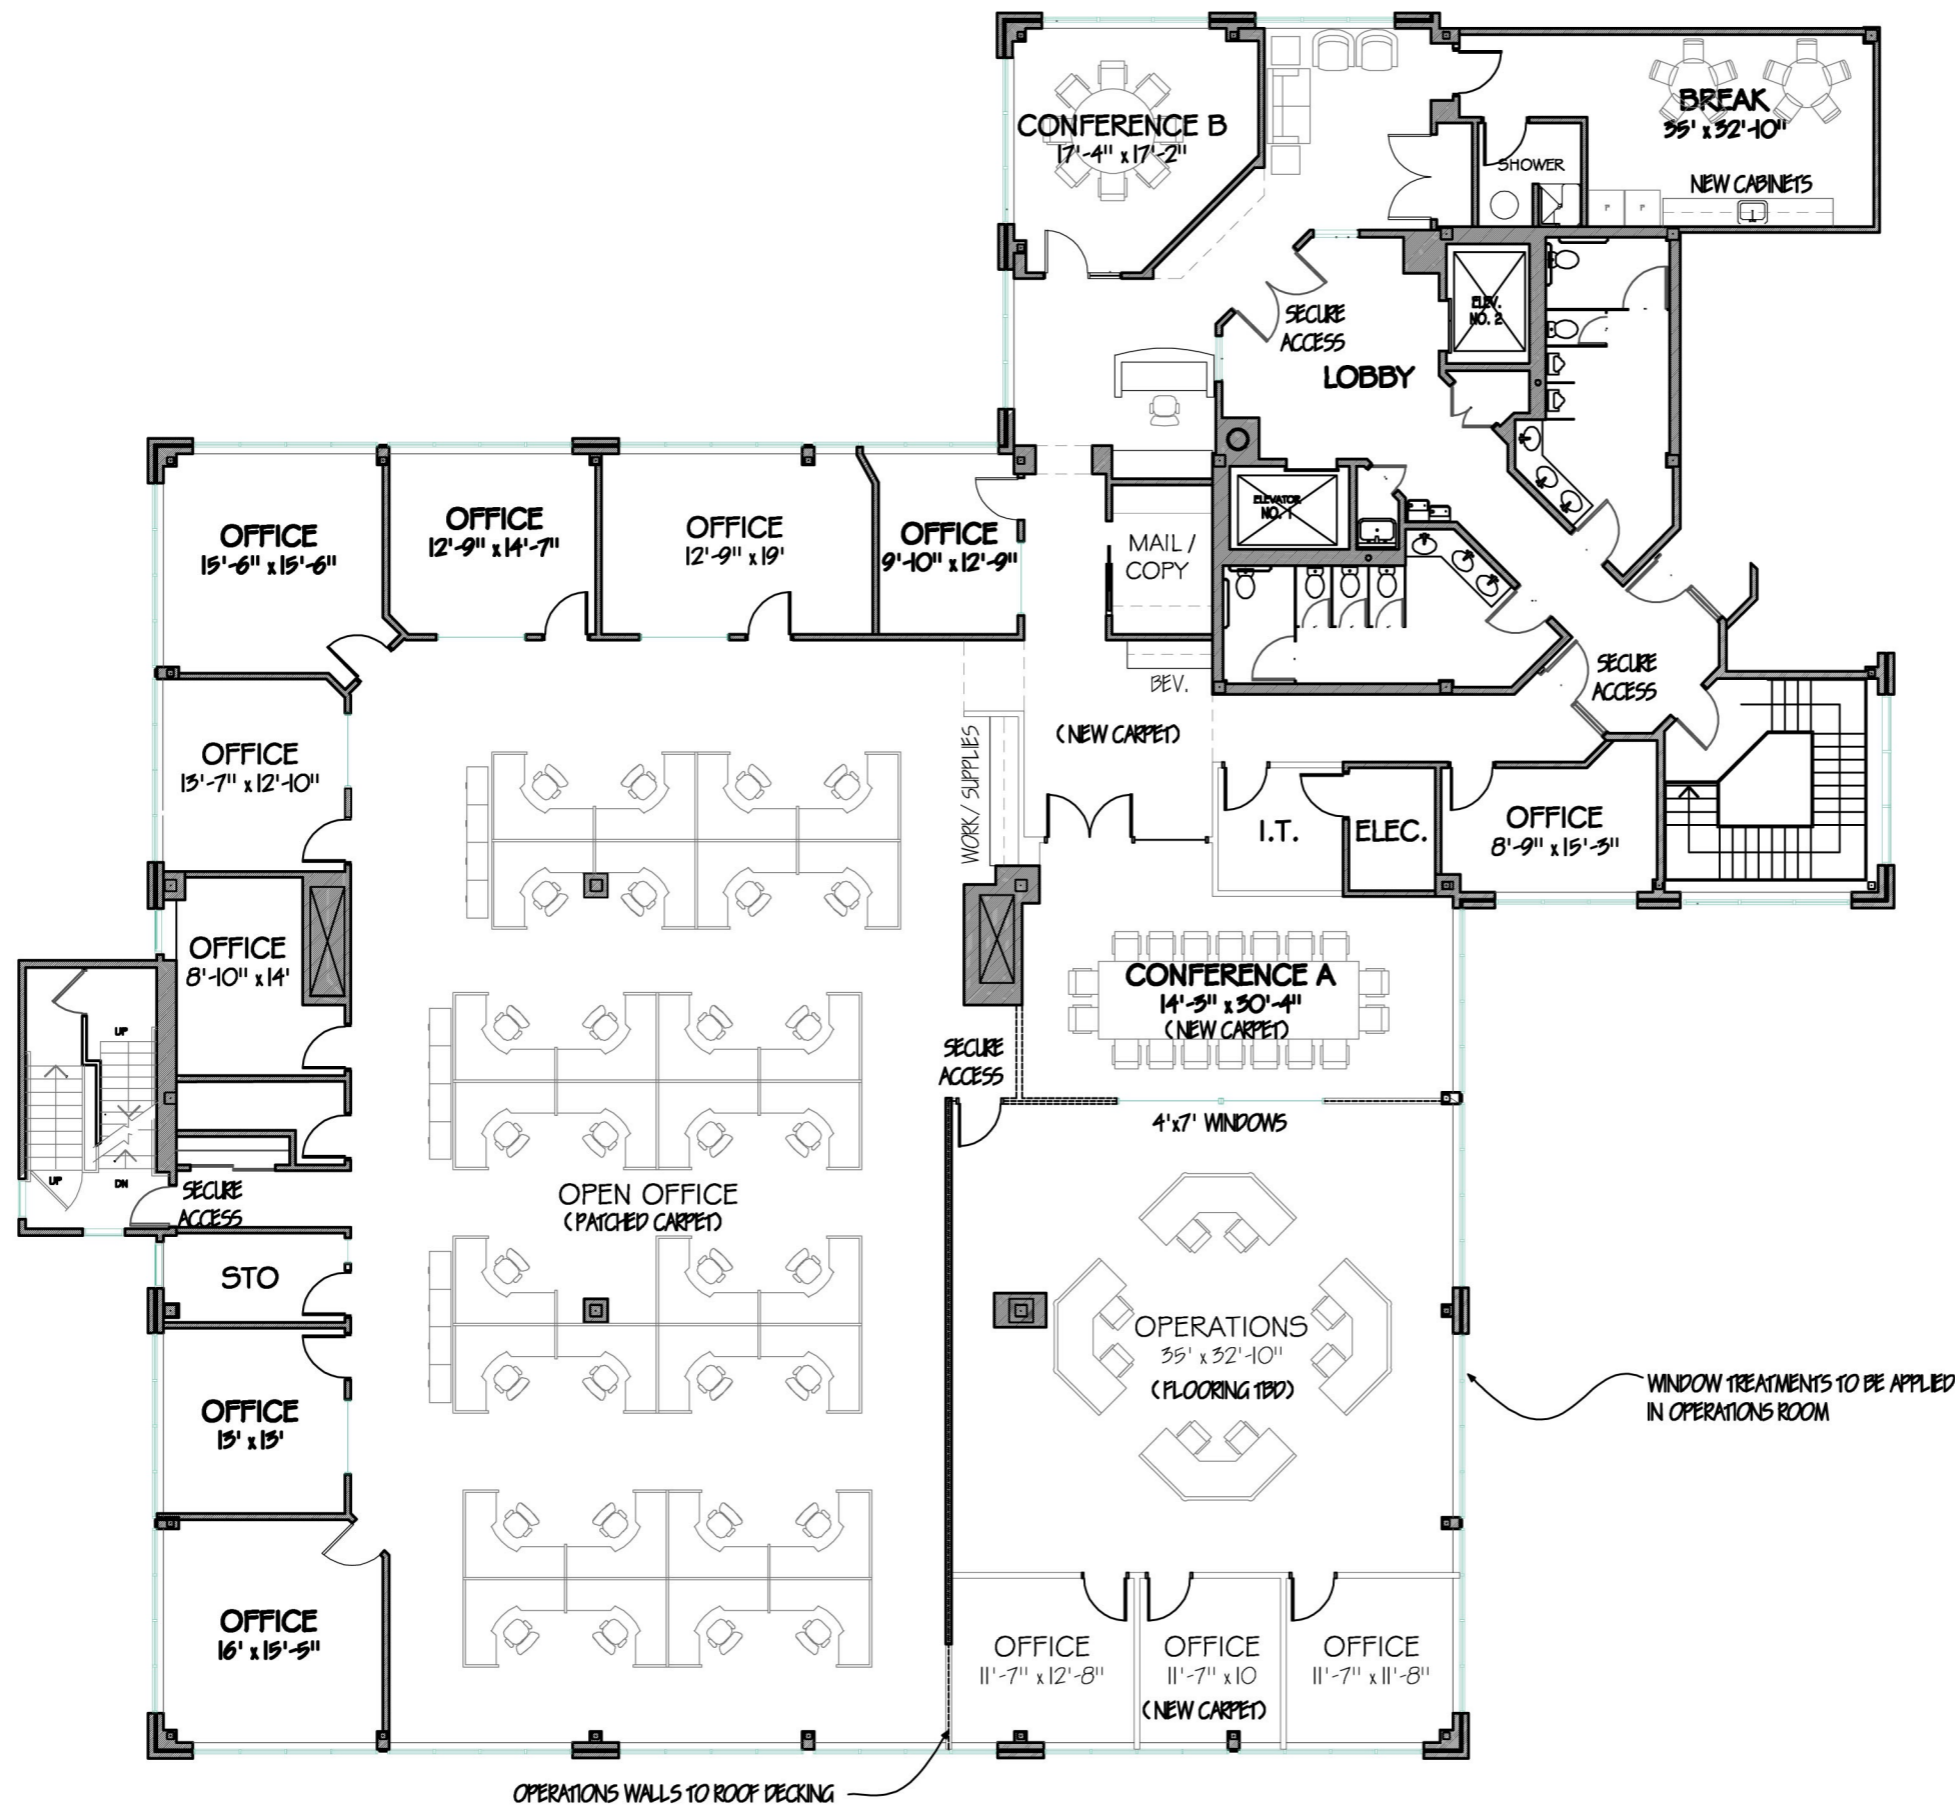

Two  
International  
GROUP, LLC.

15  
Rye Street  
suite 305  
11,411rsf

FLOOR PLAN A	
DATE:	12 / 13 / 11
SCALE:	NONE
DRAWN BY:	JWA