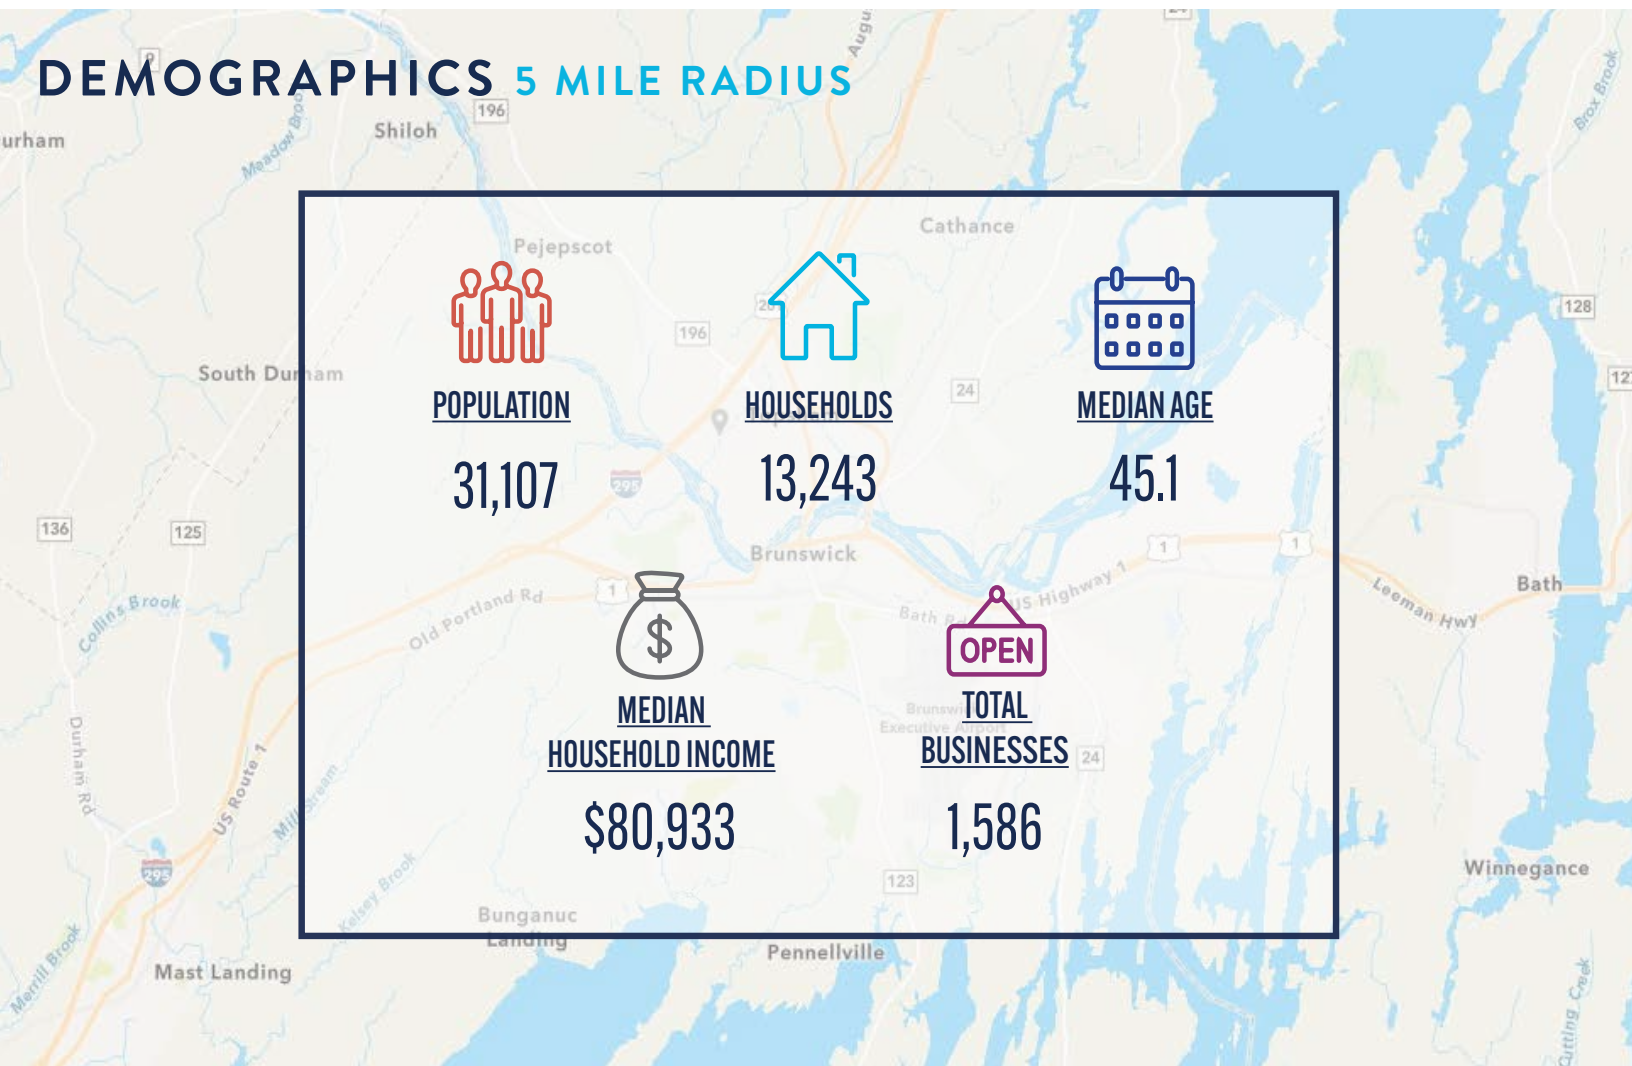

JOIN MARKET BASKET - PAD SITE FOR LEASE

133 Topsham Fair Mall Road, Topsham, ME 04086

Conceptual Renderings

PROPERTY HIGHLIGHTS

- 0.73± AC parcel located off I-295, Exit 31 in the Topsham Fair Mall Center
- Directly adjacent to newly opened Market Basket
- Able to accommodate up to 7,200± SF of retail space with a drive-thru
- Area businesses include: The Home Depot, Target, Petco, Dick's Sporting Goods, Dollar Tree, Hannaford, Starbucks and more
- Ground Lease Rate: \$85,000/YR NNN
- Build-To-Suit Lease Rate: Contact broker for details

JOIN MARKET BASKET - PAD SITE FOR LEASE

133 Topsham Fair Mall Road, Topsham, ME 04086

PROPERTY DETAILS

OWNER	Evergreen Real Estate, LLC
ASSESSOR'S REFERENCE	Map R05, Block 21D, Lot 09D
BUILDING SIZE	Up to 7,200± SF
LAND SIZE	0.73± AC
ZONING	MUC - Mixed Use Commercial
NEARBY BUSINESSES	The Home Depot, Target, Dollar Tree, Petco, Dick's Sporting Goods, SuperCuts, Gamestop, Maine Urgent Care, Market Basket, Hannaford, and many more.
PROHIBITED USES	Pet stores, sporting goods, or white goods stores.

DEMOGRAPHICS 5 MILE RADIUS

JOIN MARKET BASKET - PAD SITE FOR LEASE

133 Topsham Fair Mall Road, Topsham, ME 04086

SITE PLANS

JOIN MARKET BASKET - PAD SITE FOR LEASE

133 Topsham Fair Mall Road, Topsham, ME 04086