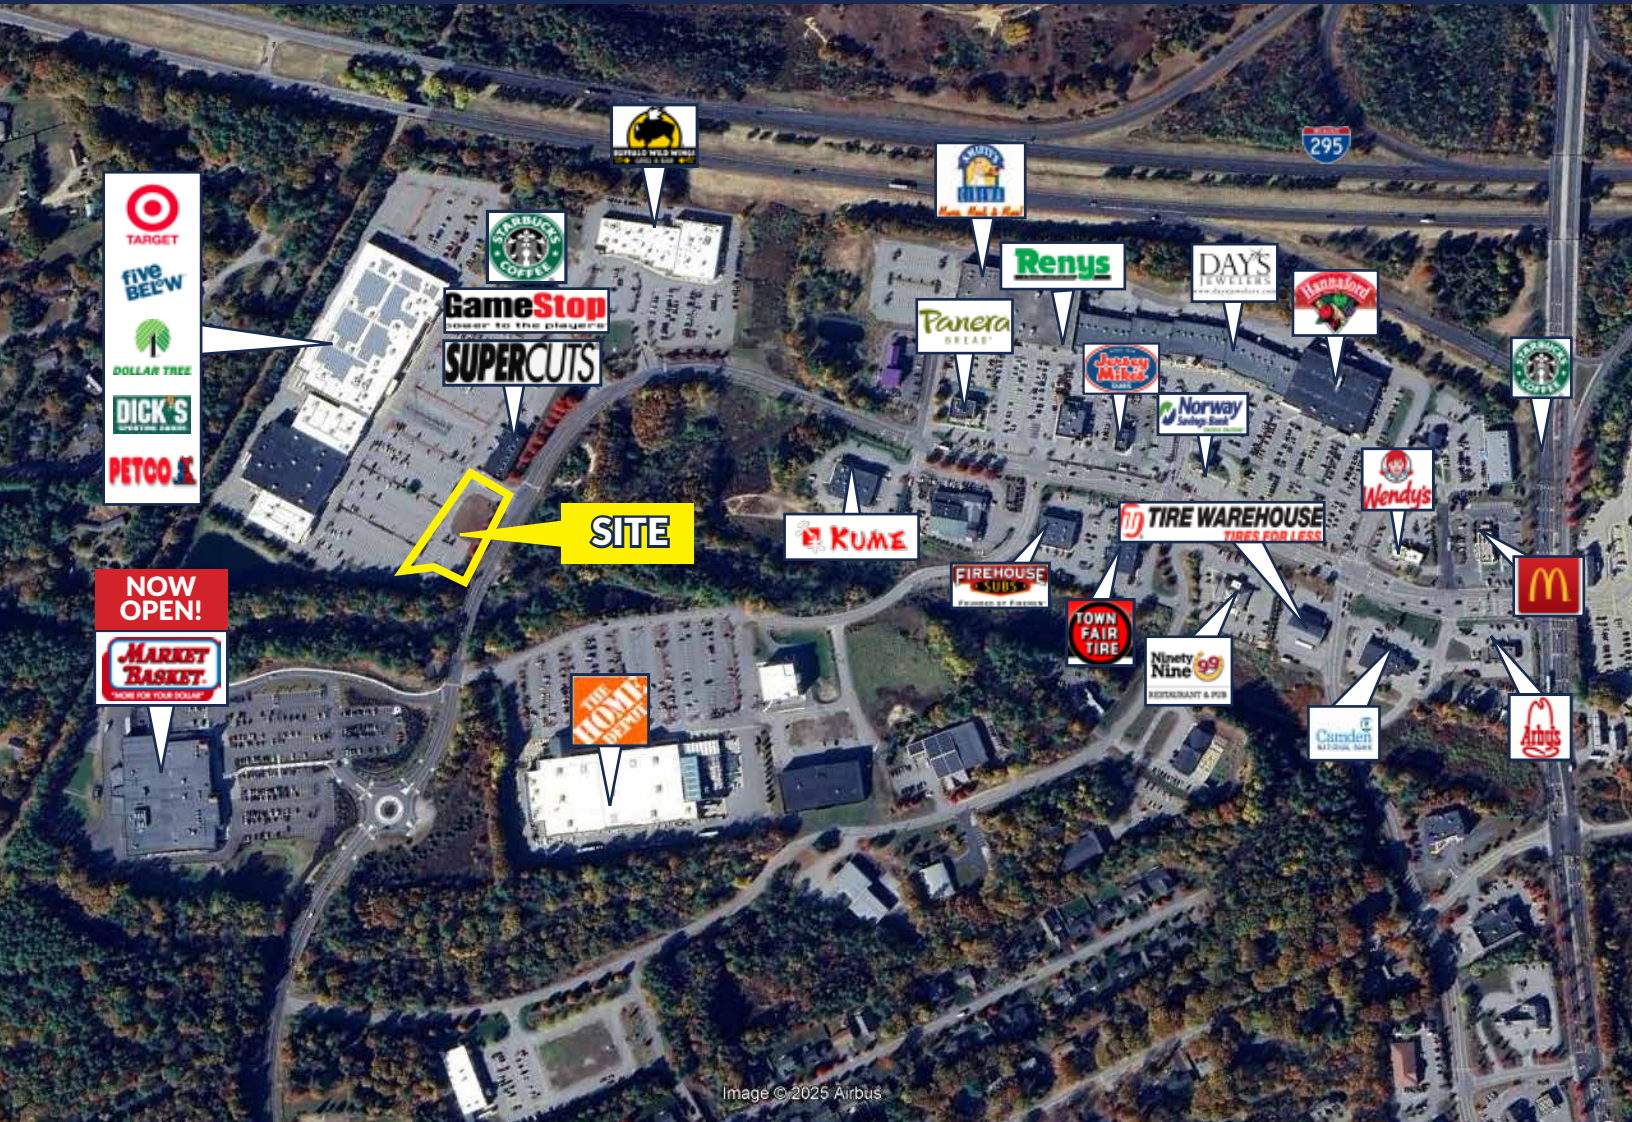

JOIN MARKET BASKET - PAD SITE FOR LEASE

133 Topsham Fair Mall Road, Topsham, ME 04086

Conceptual Renderings

PROPERTY HIGHLIGHTS

- 0.73± AC parcel located off I-295, Exit 31 in the Topsham Fair Mall Center
- Directly adjacent to newly opened Market Basket
- Able to accommodate up to 7,200± SF of retail space with a drive-thru
- Area businesses include: The Home Depot, Target, Petco, Dick's Sporting Goods, Dollar Tree, Hannaford, Starbucks and more
- Ground Lease Rate: \$85,000/YR NNN
- Build-To-Suit Lease Rate: Contact broker for details

JOIN MARKET BASKET - PAD SITE FOR LEASE

133 Topsham Fair Mall Road, Topsham, ME 04086

PROPERTY DETAILS

OWNER	Evergreen Real Estate, LLC
ASSESSOR'S REFERENCE	Map R05, Block 21D, Lot 09D
BUILDING SIZE	Up to 7,200± SF
LAND SIZE	0.73± AC
ZONING	MUC - Mixed Use Commercial
NEARBY BUSINESSES	The Home Depot, Target, Dollar Tree, Petco, Dick's Sporting Goods, SuperCuts, Gamestop, Maine Urgent Care, Market Basket, Hannaford, and many more.
PROHIBITED USES	Pet stores, sporting goods, or white goods stores.

DEMOGRAPHICS 5 MILE RADIUS

JOIN MARKET BASKET - PAD SITE FOR LEASE

133 Topsham Fair Mall Road, Topsham, ME 04086

SITE PLANS

JOIN MARKET BASKET - PAD SITE FOR LEASE

133 Topsham Fair Mall Road, Topsham, ME 04086