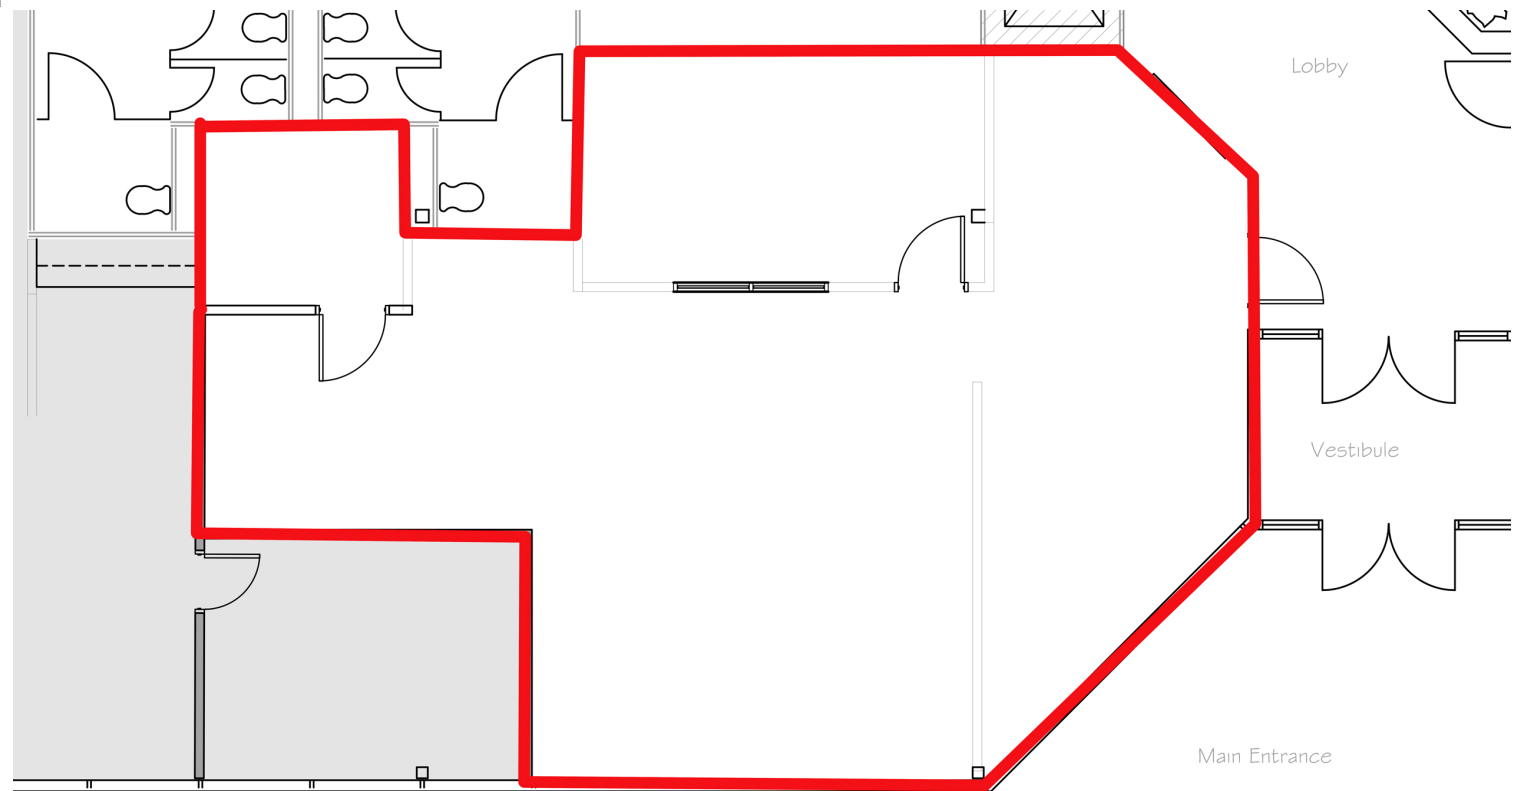

Floor Plan

Denis C.J. Dancoes II  
Executive Director  
denis.dancoes@cushwake.com

Cushman & Wakefield of New Hampshire, Inc.  
900 Elm Street, Suite 1301  
Manchester, NH 03101  
(603) 628-2800  
cushmanwakefield.com