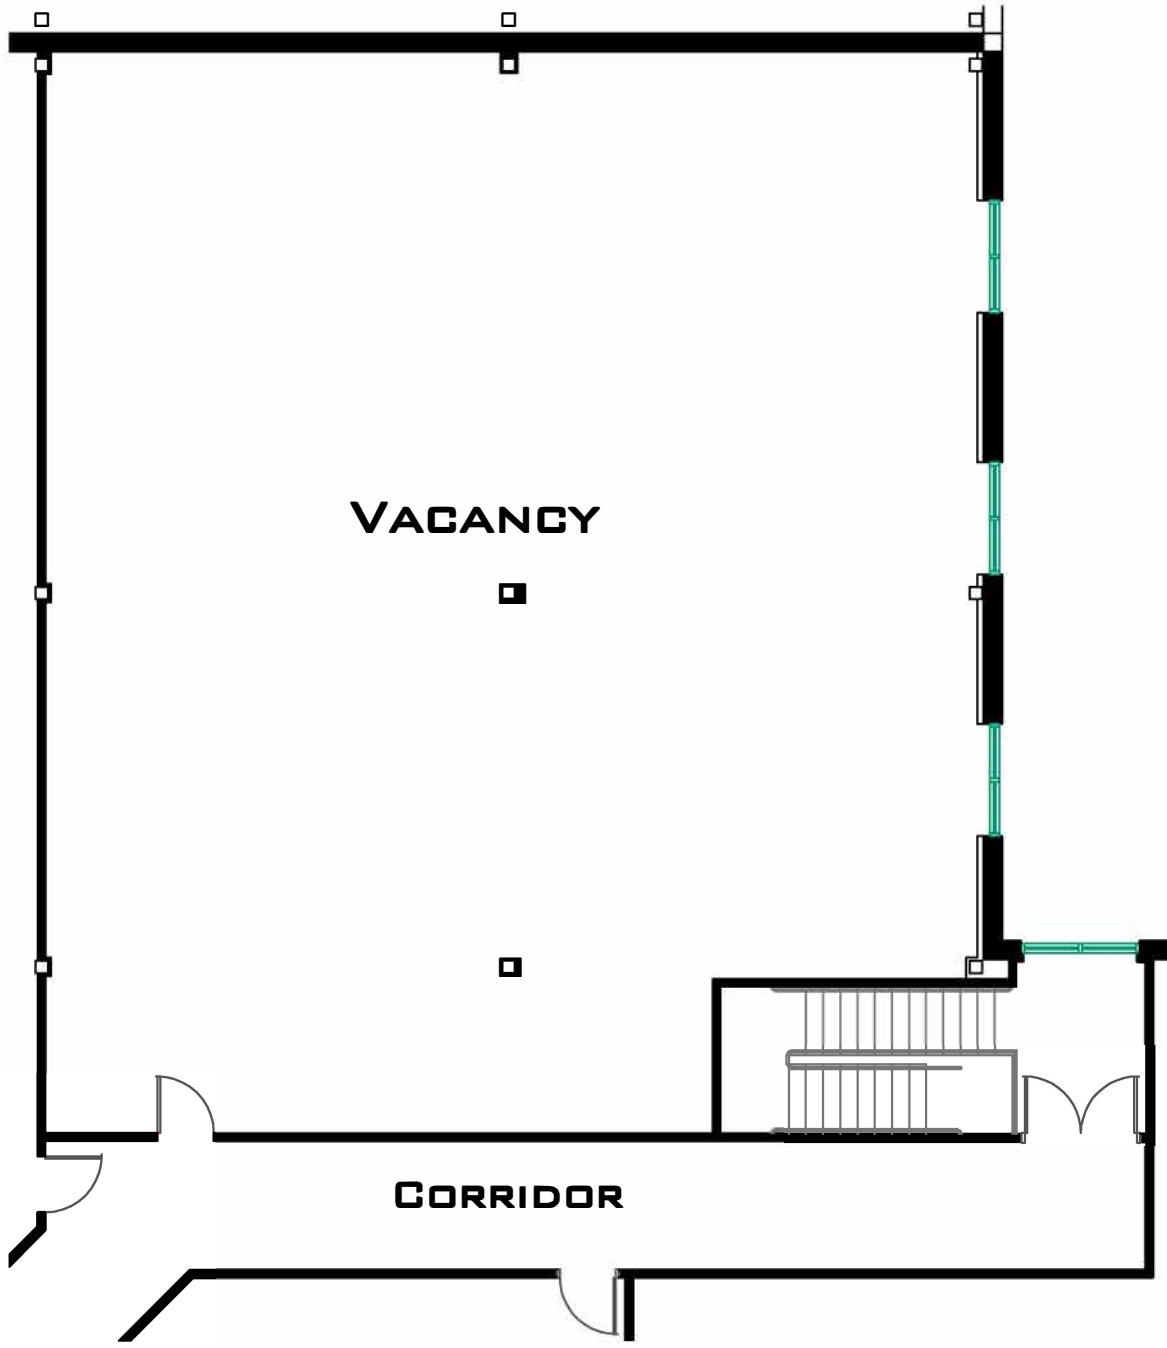

Two International
Construction Company, LLC

KEY PLAN