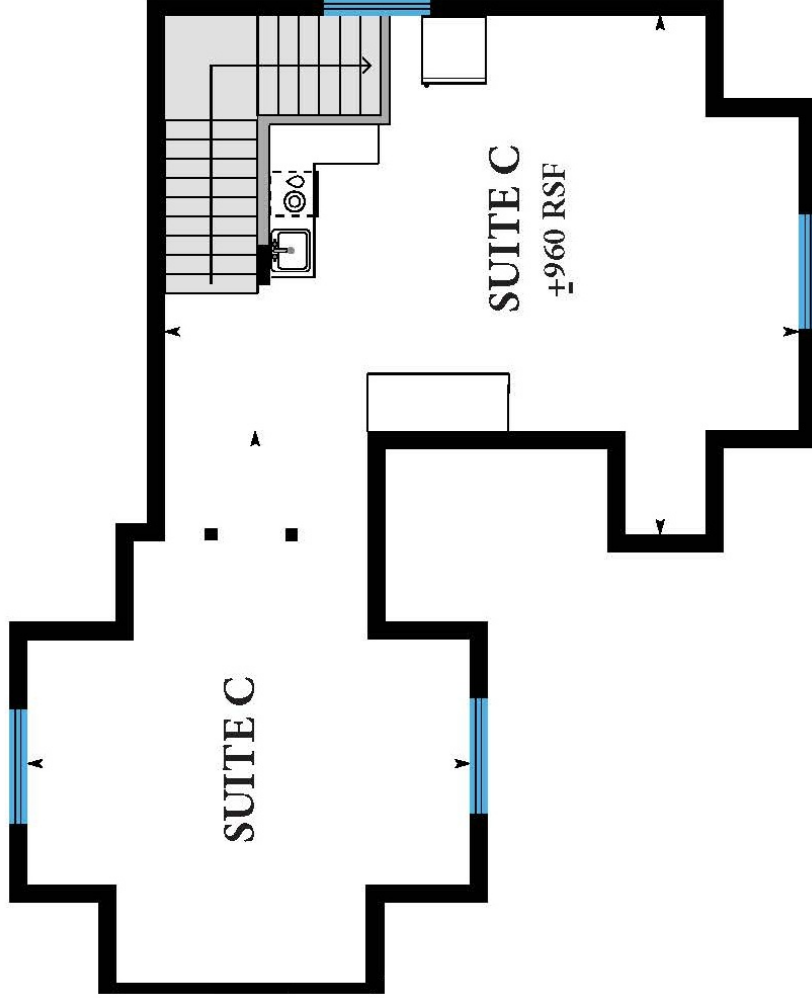

265 SOUTH RIVER RD
BEDFORD, NEW HAMPSHIRE

**WILLIAM
& REEVES**
COMMERCIAL REAL ESTATE

FIRST FLOOR

Total +2,010 RSF

265 SOUTH RIVER RD
BEDFORD, NEW HAMPSHIRE

**WILLIAM
& REEVES**
COMMERCIAL REAL ESTATE

SECOND FLOOR

Total +2,010 RSF