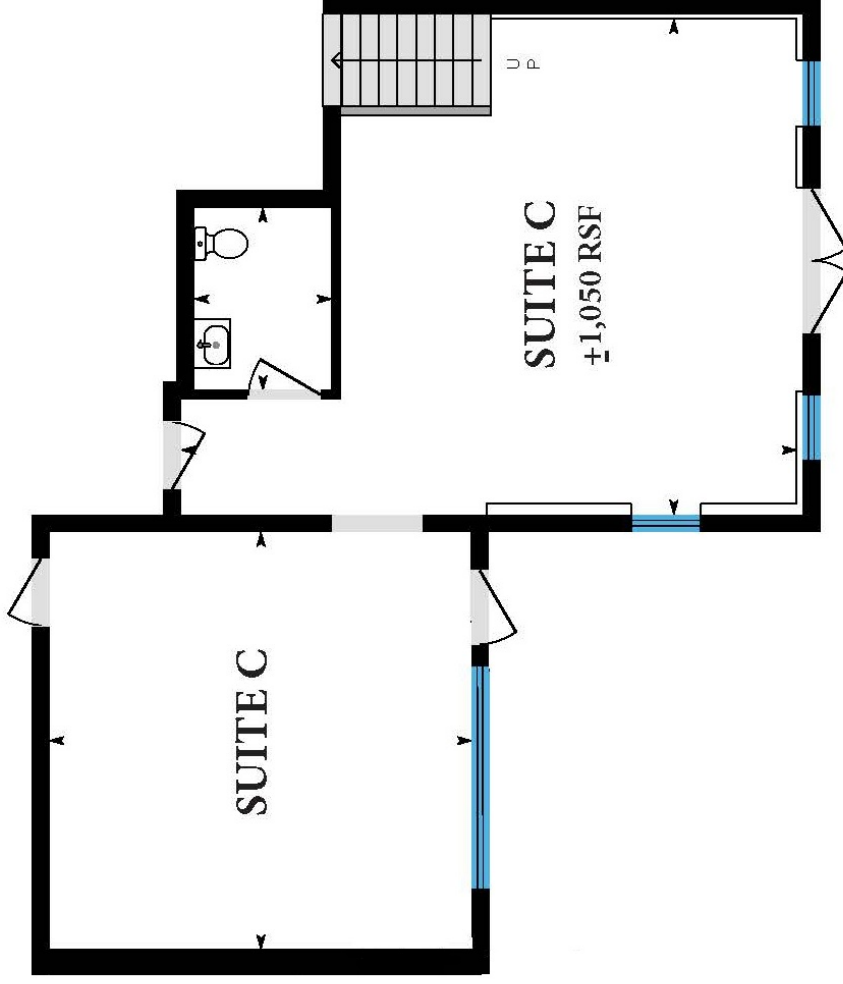

265 SOUTH RIVER RD
BEDFORD, NEW HAMPSHIRE

**WILLIAM
& REEVES**
COMMERCIAL REAL ESTATE

FIRST FLOOR

Total +2,010 RSF

265 SOUTH RIVER RD
BEDFORD, NEW HAMPSHIRE

**WILLIAM
& REEVES**
COMMERCIAL REAL ESTATE

SECOND FLOOR

Total +2,010 RSF