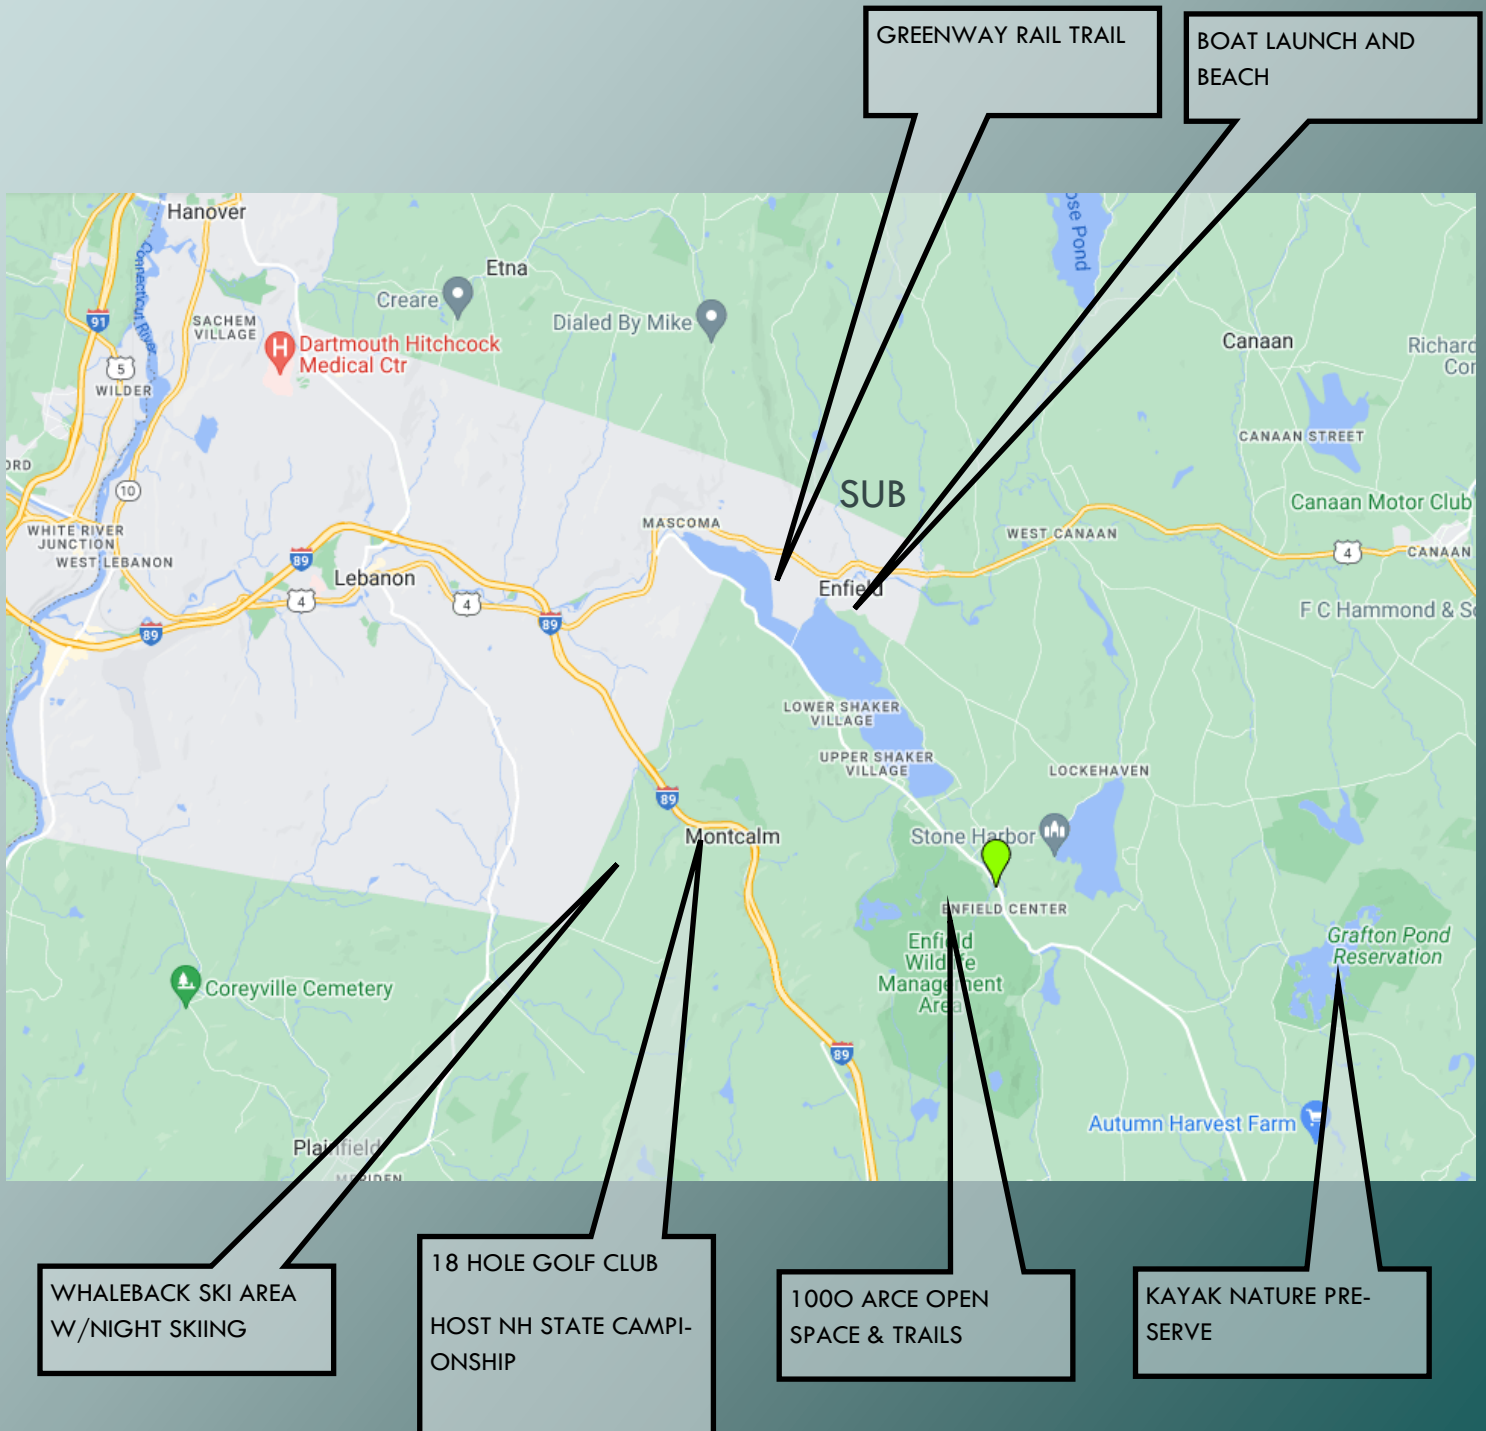

RECREATION AMENITIES OF ENFIELD

GREENWAY RAIL TRAIL

BOAT LAUNCH AND BEACH

WHALEBACK SKI AREA
W/NIGHT SKIING

18 HOLE GOLF CLUB
HOST NH STATE CHAMPIONSHIP

1000 ARCE OPEN
SPACE & TRAILS

KAYAK NATURE PRESERVE