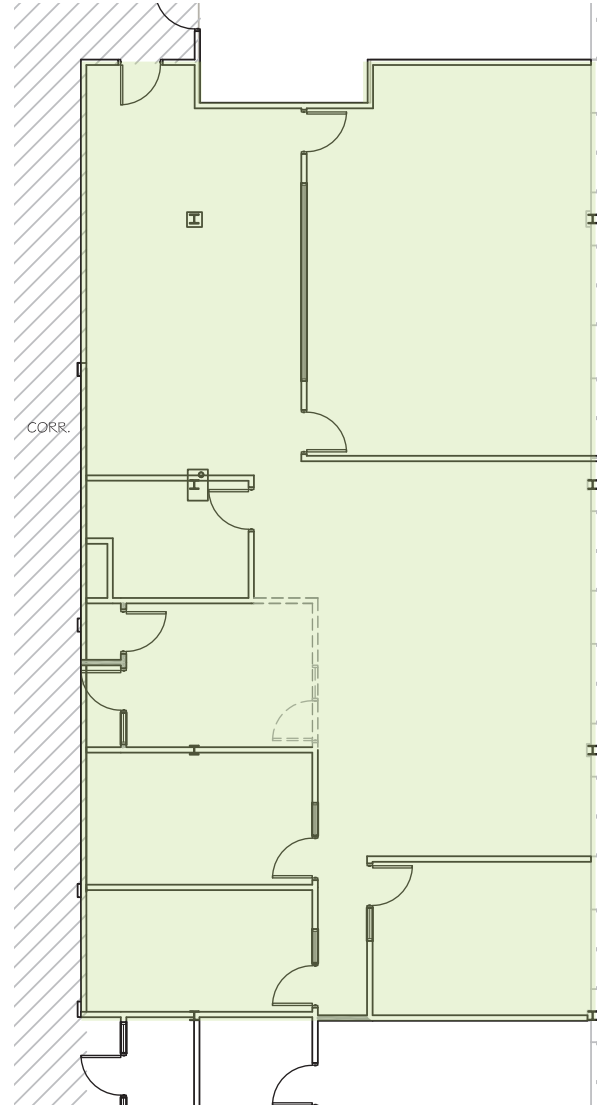

1ST FLOOR EAST WING

3,361 SF

100 ARBORETUM
DRIVE

at The Arboretum | Pease International Tradeport
Portsmouth, NH

Denis C.J. Dancoes II

Executive Director

+603 661 3854

denis.dancoes@cushwake.com