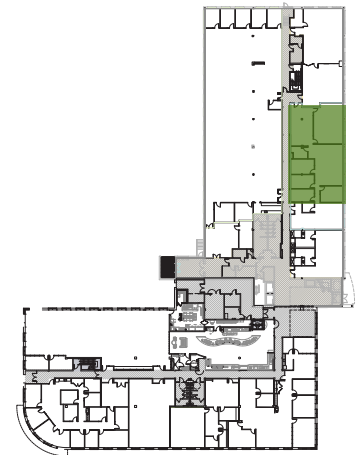

1ST FLOOR EAST WING

3,361 SF

100 ARBORETUM
DRIVE

at The Arboretum | Pease International Tradeport
Portsmouth, NH

Denis C.J. Dancoes II

Executive Director

+603 661 3854

denis.dancoes@cushwake.com