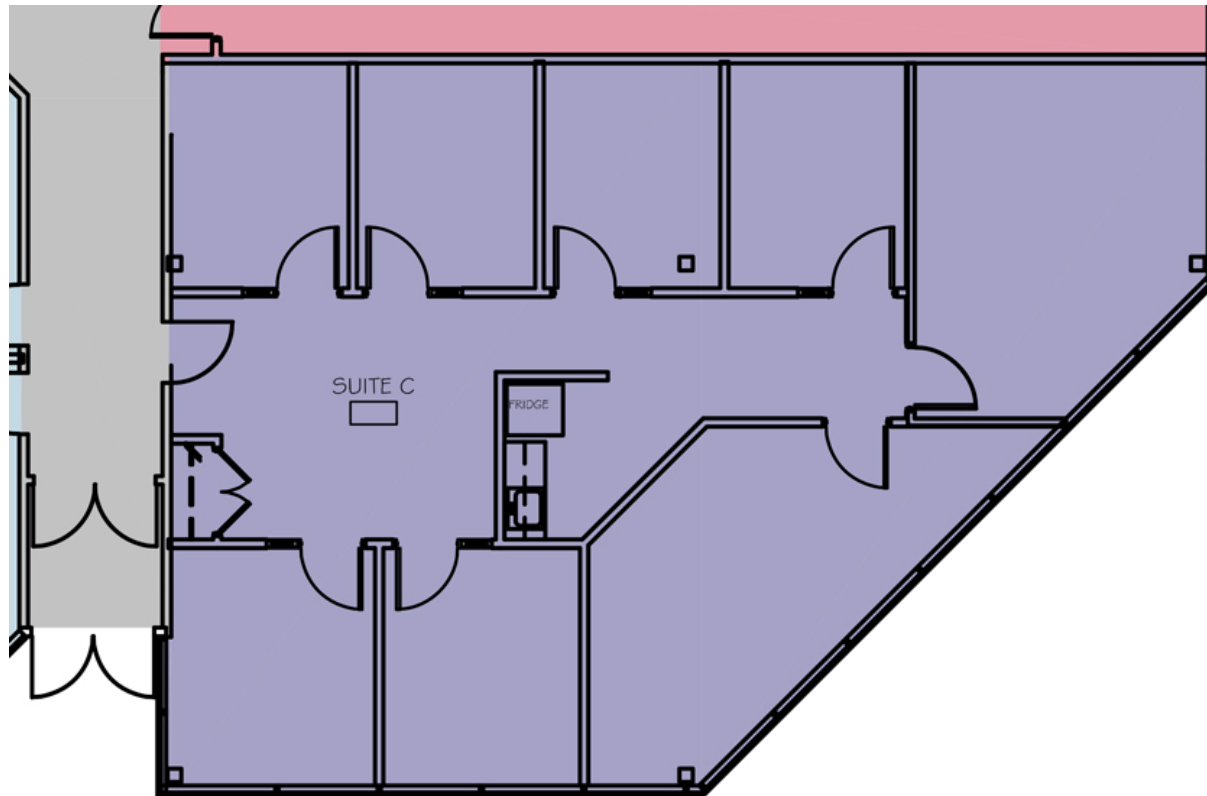

Floor Plan

Denis C.J. Dancoes II  
Executive Director  
denis.dancoes@cushwake.com

Cushman & Wakefield of New Hampshire, Inc.  
900 Elm Street, Suite 1301  
Manchester, NH 03101  
(603) 628-2800  
cushmanwakefield.com