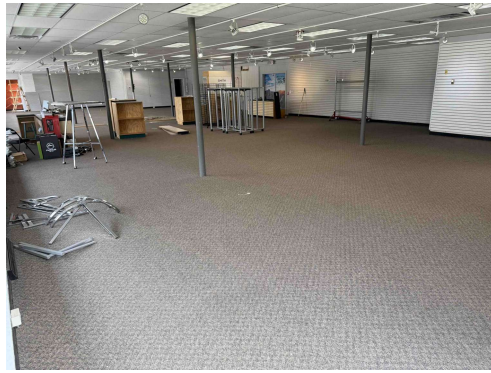

1881 White Mountain Highway

Conway NH 03860

Subject to errors, omissions, prior sale, change or withdrawal without notice. Users are advised to independently verify all information. The agency referenced may or may not be the listing agency for this property. PrimeMLS is not the source of information presented in this listing. Copyright 2026 PrimeMLS.

Prep By: Badger Peabody & Smith
Ralph Cronin

Listed by: Ralph Cronin / Badger Peabody & Smith Realty