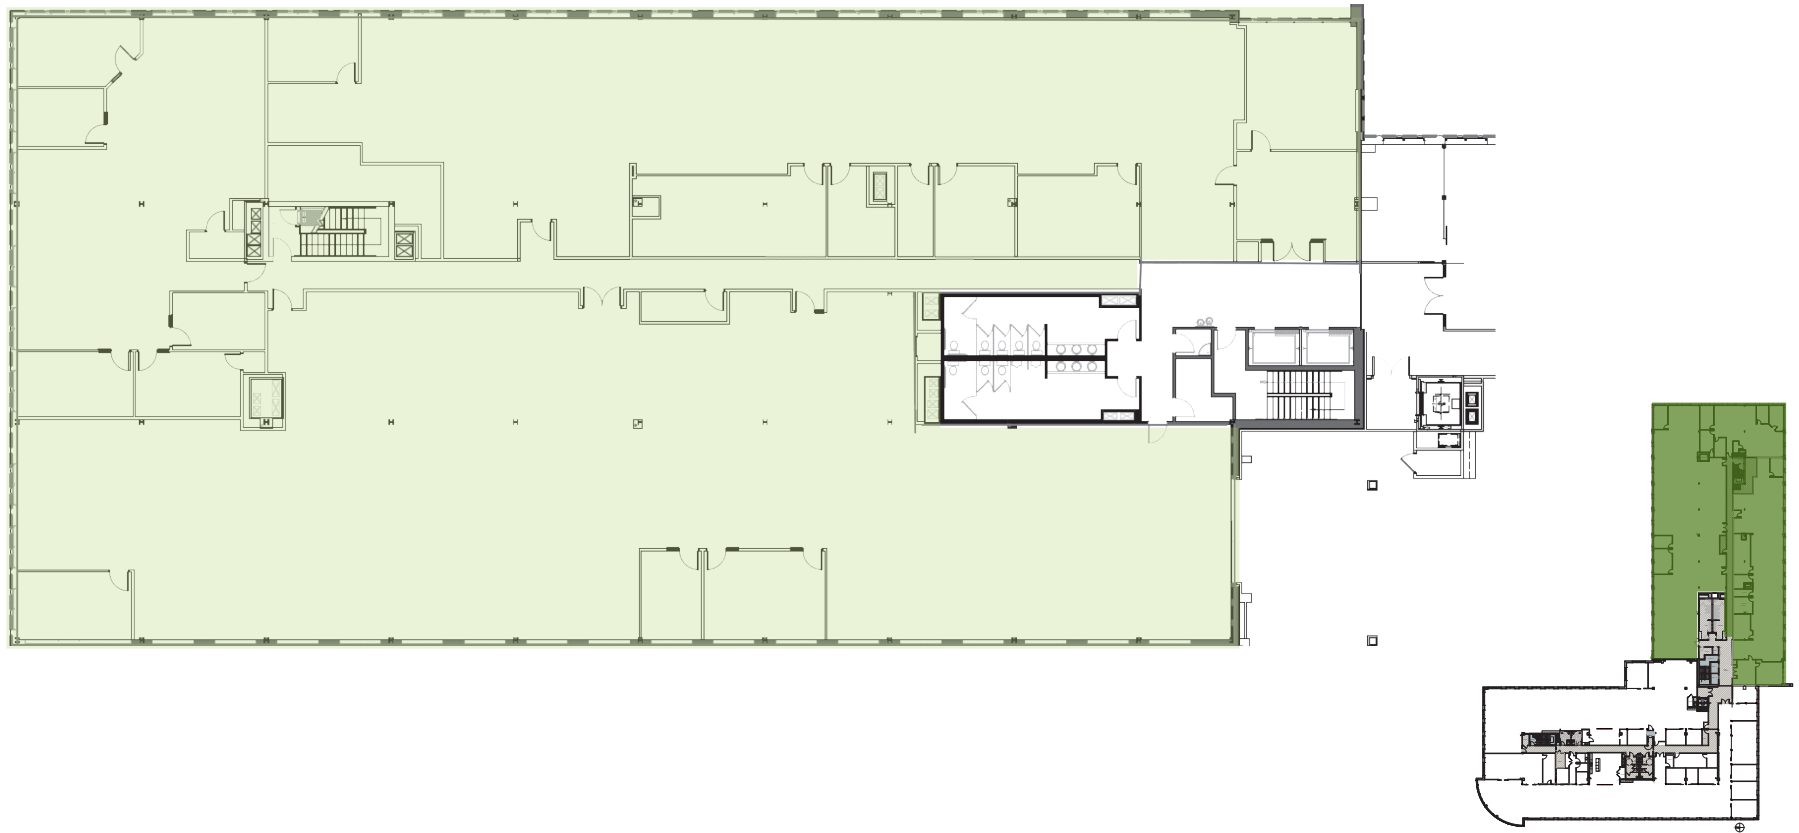

3RD FLOOR EAST WING

22,058 SF

100 ARBORETUM
DRIVE
at The Arboretum | Pease International Tradeport
Portsmouth, NH

Denis C.J. Dancoes II
Executive Director
+603 661 3854
denis.dancoes@cushwake.com

 CUSHMAN &
WAKEFIELD