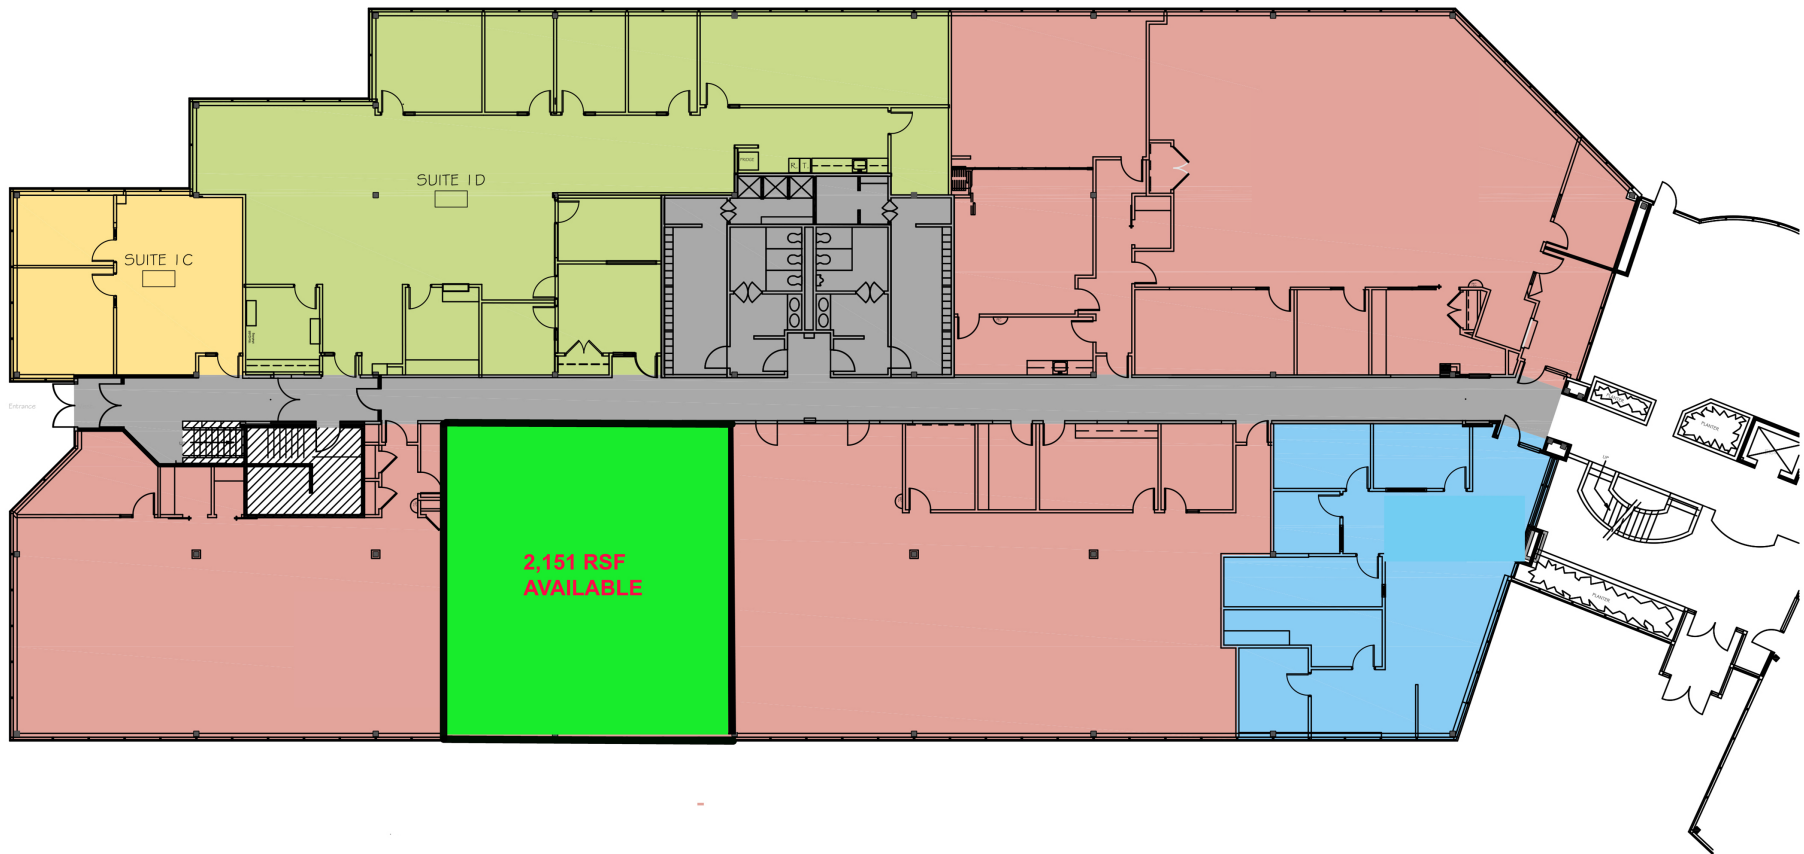

Floor Plan

Denis C.J. Dancoes II
Executive Director
denis.dancoes@cushwake.com

Cushman & Wakefield of New Hampshire, Inc.
900 Elm Street, Suite 1301
Manchester, NH 03101
(603) 628-2800
cushmanwakefield.com